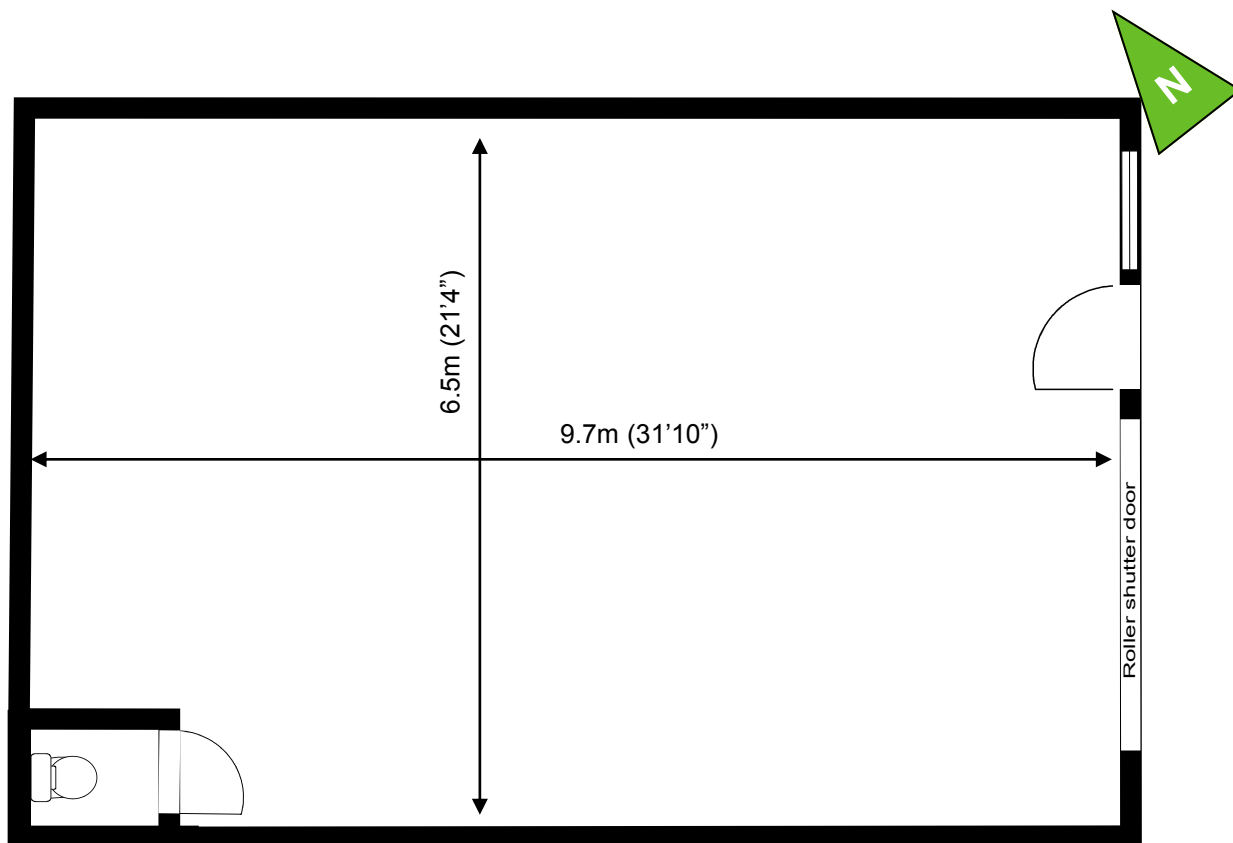

# Waterhouse Business Centre

Unit 24

65.7 sq m (707 sq ft)\*

## Unit 24

65.7 sq m (707 sq ft)\*