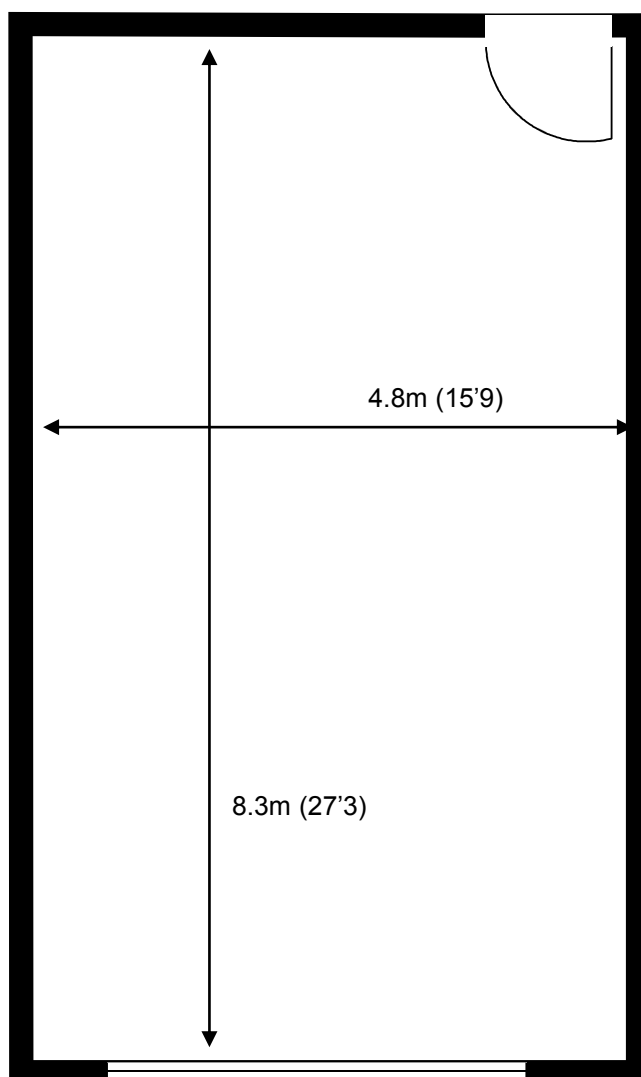

Waterhouse Business Centre

First Floor - Unit 84

40 sq m (431 sq ft)*

Waterhouse Business Centre

Cromar Way
Chelmsford
Essex CM1 2QE
01245 392000

*Approximate Measurements

Not to scale

Space for growing businesses

www.capitalspace.co.uk

Waterhouse Business Centre

First Floor - Unit 84

40 sq m (431 sq ft)*

Additional Information

Blinds at all windows.

We are happy to provide further details and answer any questions.

Please contact our Centre Manager on 01245 392000.