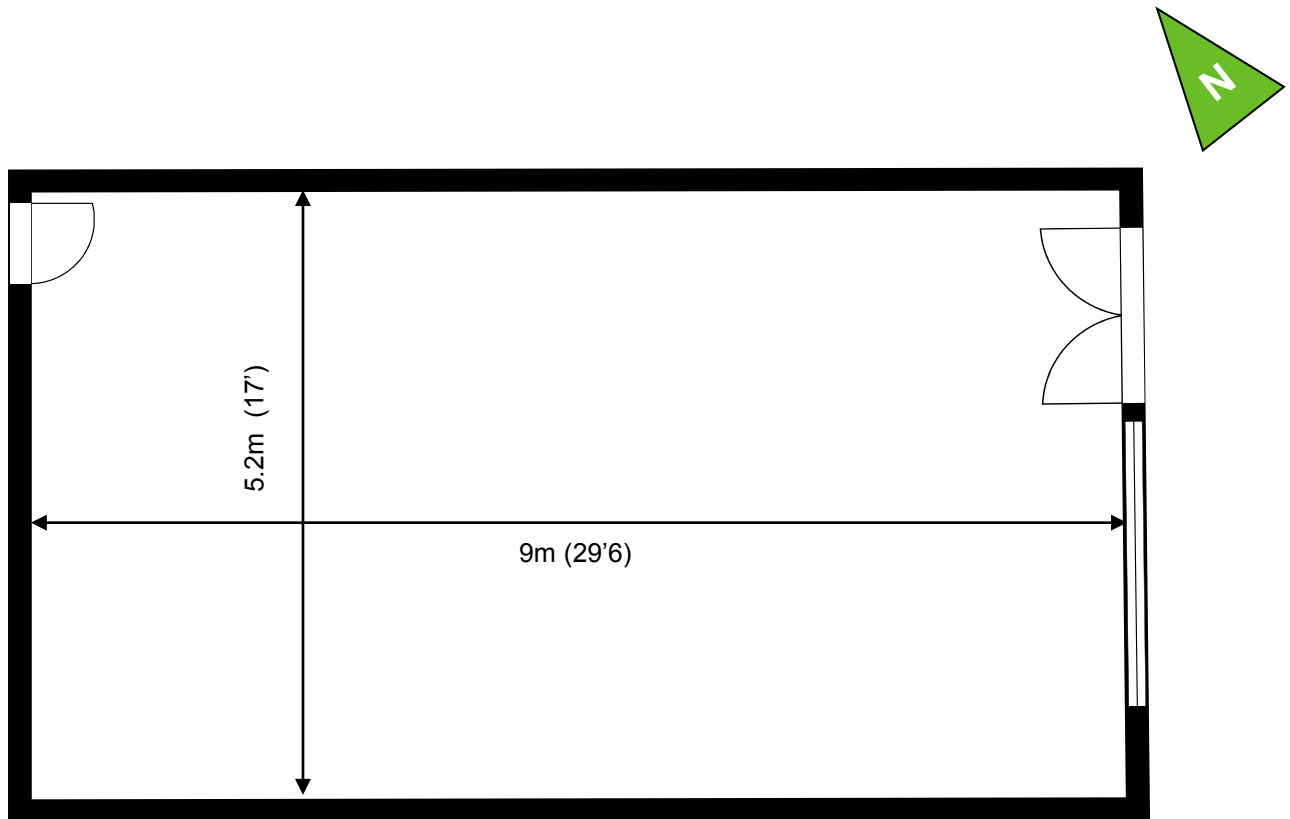

Waterhouse Business Centre

Unit 215

47.2 sq m (508 sq ft)*

Waterhouse Business Centre

Cromar Way
Chelmsford
Essex CM1 2QE
01245 392000

*Approximate Measurements

Not to scale

Space for growing businesses

www.capitalspace.co.uk

Waterhouse Business Centre

Unit 215

47.2 sq m (508 sq ft)*

Additional Information

Suspended ceiling and carpet throughout.

We are happy to provide further details and answer any questions.
Please contact our Centre Manager on 01245 392000.