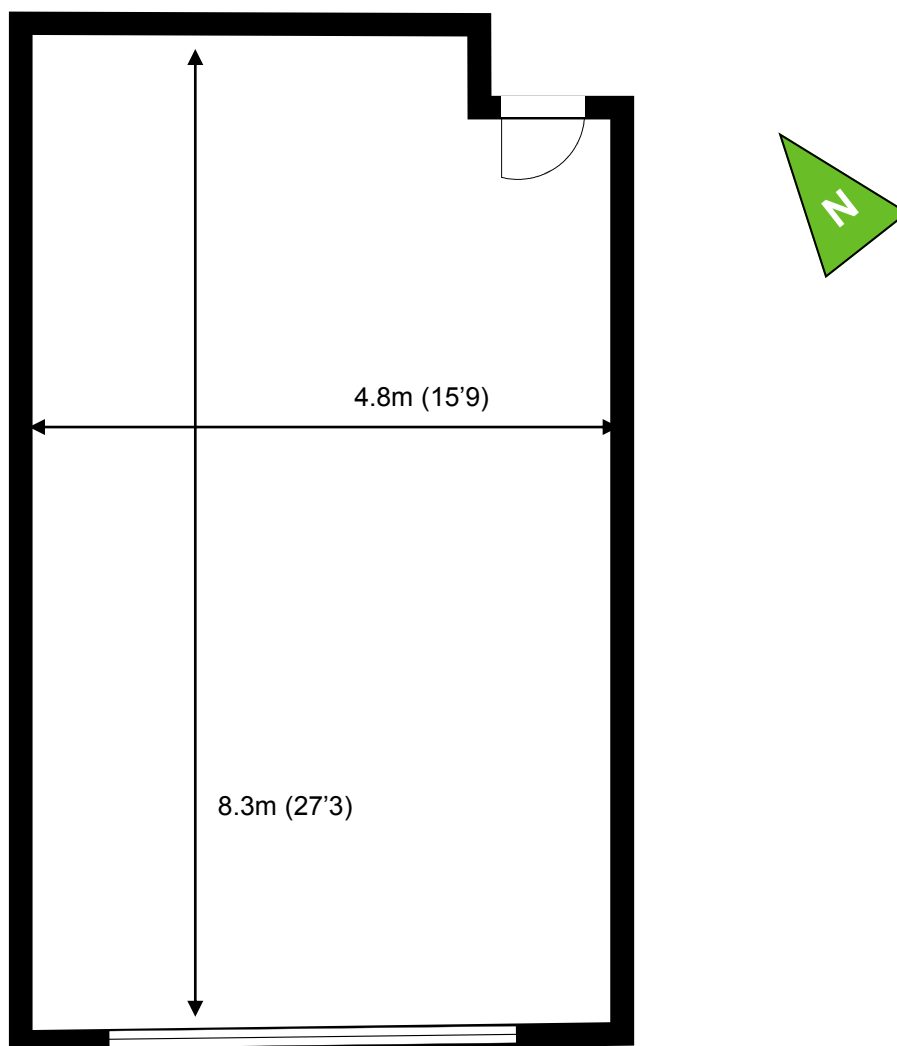

Waterhouse Business Centre

First Floor - Unit 82
38.8 sq m (418 sq ft)*

Waterhouse Business Centre
Cromar Way
Chelmsford
Essex CM1 2QE
01245 392000

*Approximate Measurements
Not to scale

Space for growing businesses

www.capitalspace.co.uk

Waterhouse Business Centre

First Floor - Unit 82
38.8 sq m (418 sq ft)*

Additional Information

We are happy to provide further details and answer any questions.
Please contact our Centre Manager on 01245 392000.