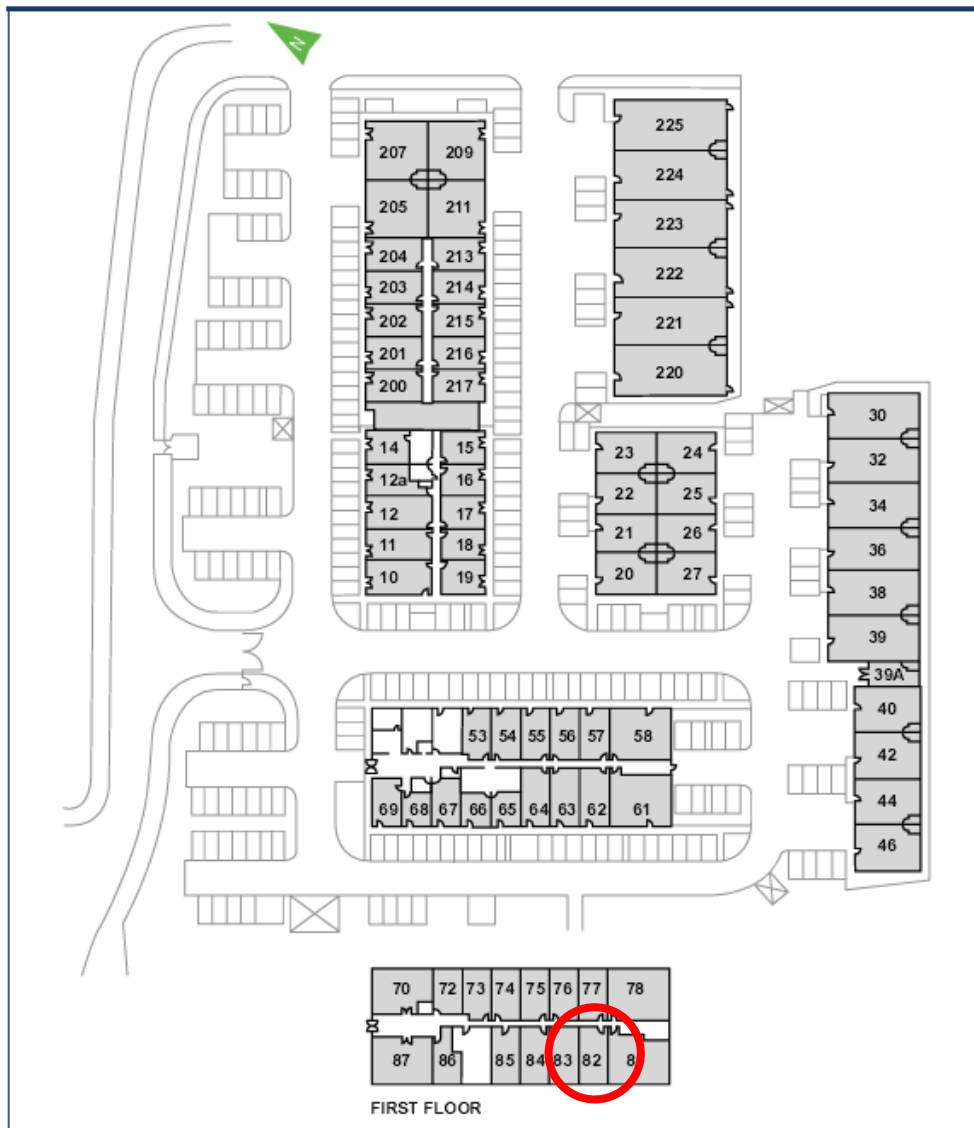

Waterhouse Business Centre

First Floor - Unit 82
38.8 sq m (418 sq ft)*

Waterhouse Business Centre
Cromar Way
Chelmsford
Essex CM1 2QE
01245 392000

*Approximate Measurements
Not to scale

Space for growing businesses

www.capitalspace.co.uk

Waterhouse Business Centre

First Floor - Unit 82
38.8 sq m (418 sq ft)*

Additional Information

We are happy to provide further details and answer any questions.
Please contact our Centre Manager on 01245 392000.