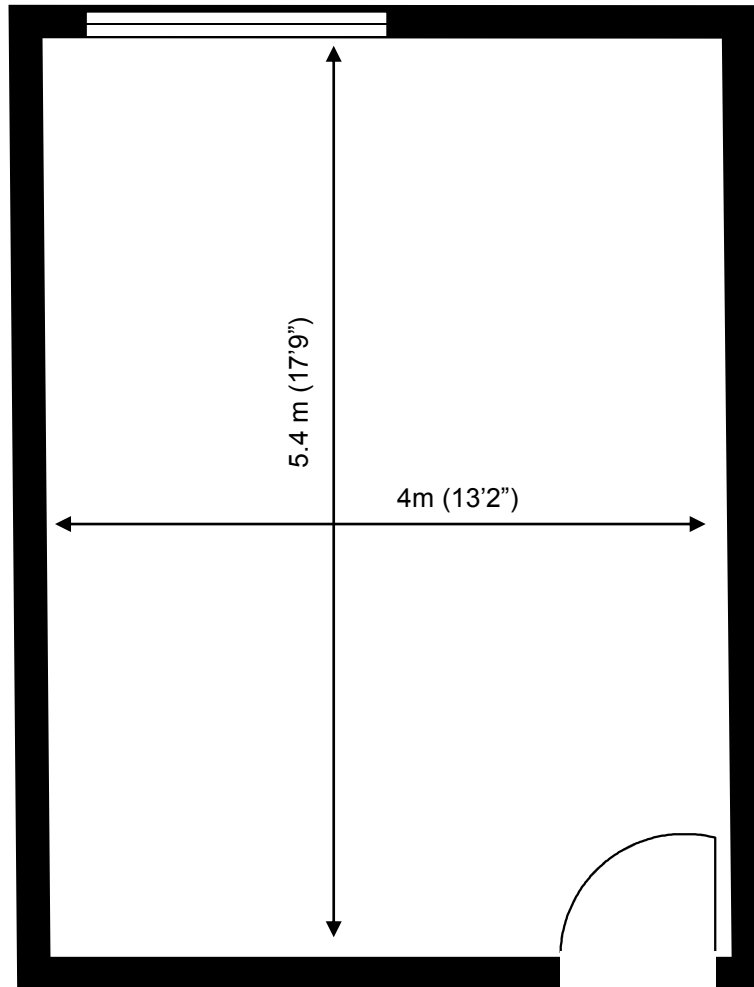

Capital Business Centre

Second Floor—Unit 11G

23 sq m (250 sq ft)*

Capital Business Centre

22 Carlton Road
South Croydon
Surrey CR2 0BS

*Approximate Measurements

Not to scale

Space for growing businesses