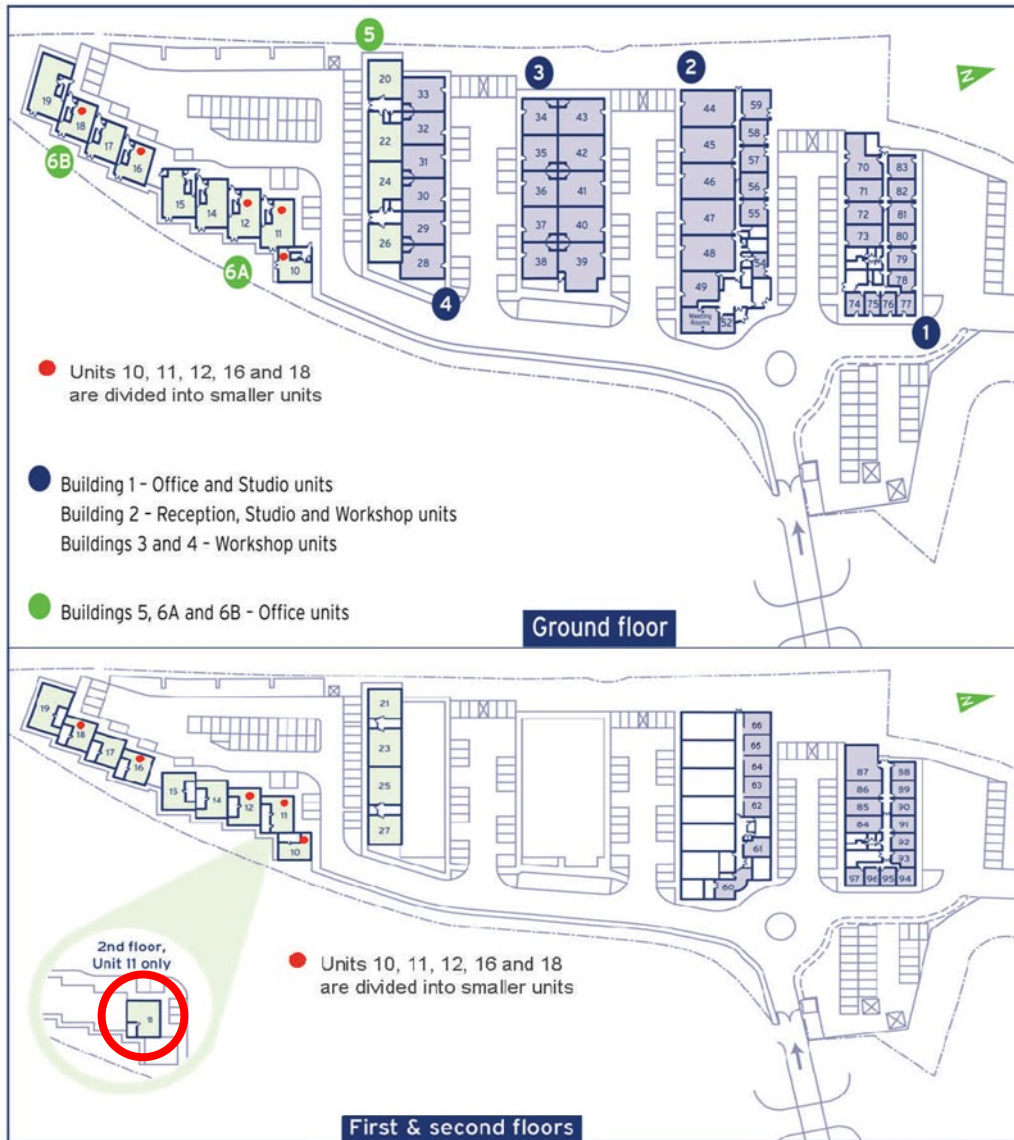

Capital Business Centre

Second Floor—Unit 11G

23 sq m (250 sq ft)*

Capital Business Centre

22 Carlton Road
South Croydon
Surrey CR2 0BS

*Approximate Measurements

Not to scale

Space for growing businesses

www.capitalspace.co.uk

Capital Business Centre

Second Floor—Unit 11G

23 sq m (250 sq ft)*

Additional Information

We are happy to provide further details and answer any questions.
Please contact our Centre Manager on 020 8916 2000.