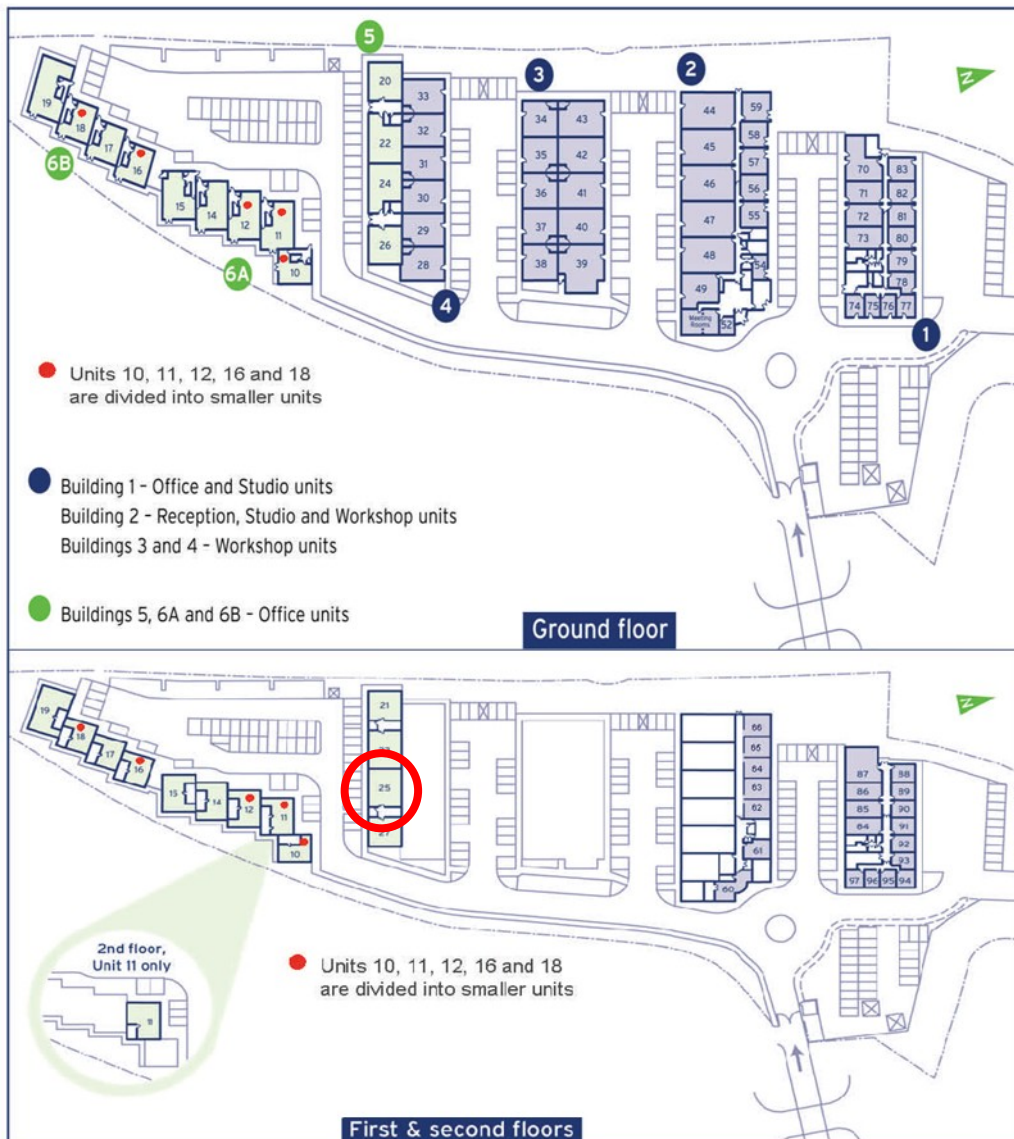

Capital Business Centre

First Floor—Unit 25

95 sq m (1019 sq ft)*

Additional Information

We are happy to provide further details and answer any questions. Please contact our Centre Manager on 020 8916 2000.

Capital Business Centre
22 Carlton Road
South Croydon
Surrey CR2 0BS

*Approximate Measurements

Not to scale