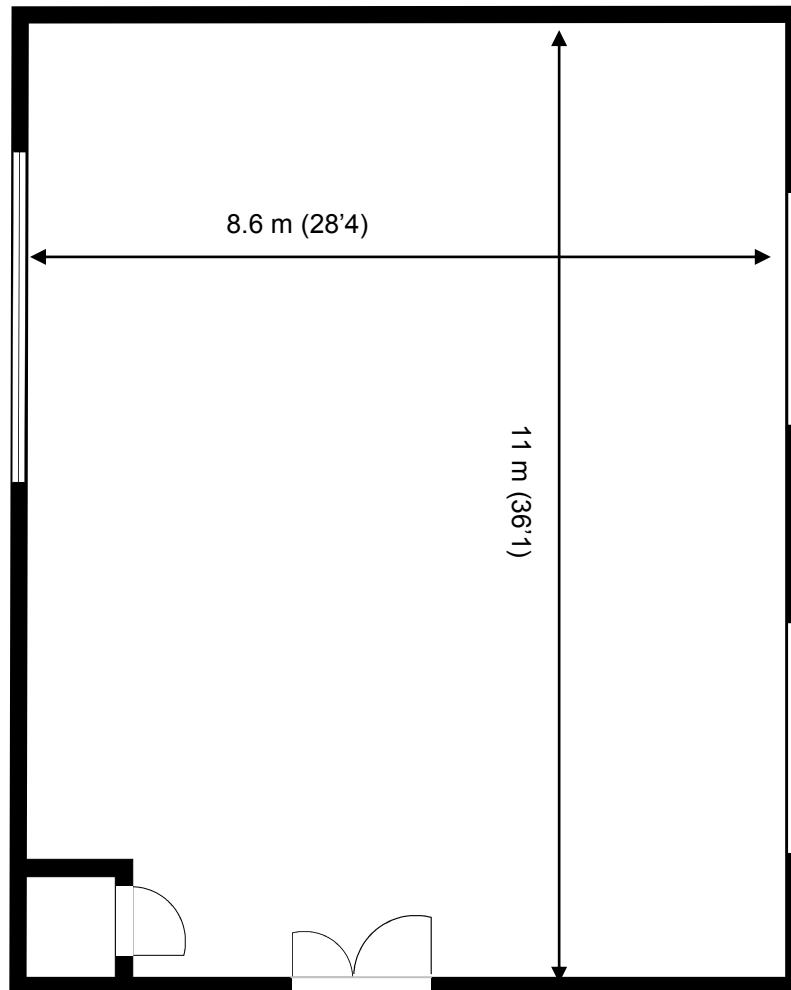

Capital Business Centre

First Floor—Unit 25
95 sq m (1019 sq ft)*

Capital Business Centre
22 Carlton Road
South Croydon
Surrey CR2 0BS

*Approximate Measurements

Not to scale

Space for growing businesses

www.capitalspace.co.uk

Capital Business Centre

First Floor—Unit 25

95 sq m (1019 sq ft)*

Additional Information

We are happy to provide further details and answer any questions. Please contact our Centre Manager on 020 8916 2000.