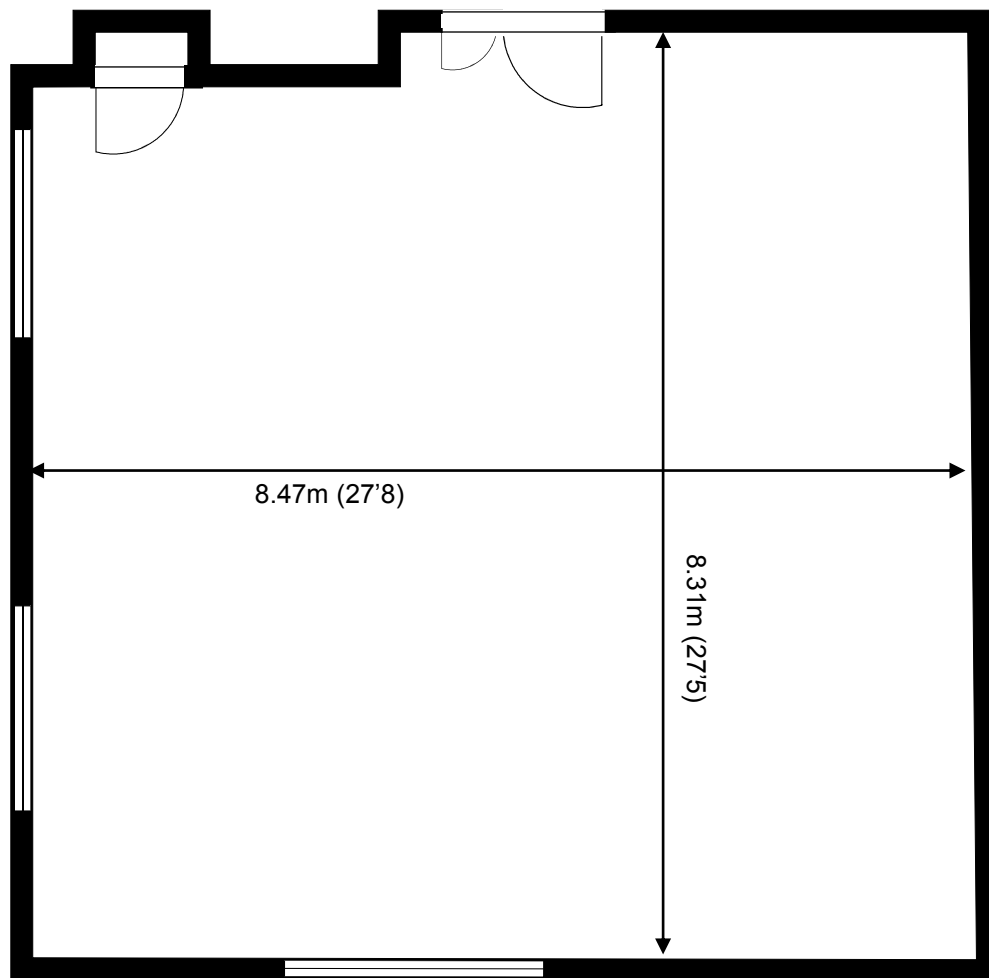

Capital Business Centre

Ground Floor—Unit 26

69 sq m (743 sq ft)*

Capital Business Centre
22 Carlton Road
South Croydon
Surrey CR2 0BS

*Approximate Measurements

Not to scale

Space for growing businesses

www.capitalspace.co.uk

Capital Business Centre

Ground Floor—Unit 26

69 sq m (743 sq ft)*

Additional Information

We are happy to provide further details and answer any questions.
Please contact our Centre Manager on 020 8916 2000.