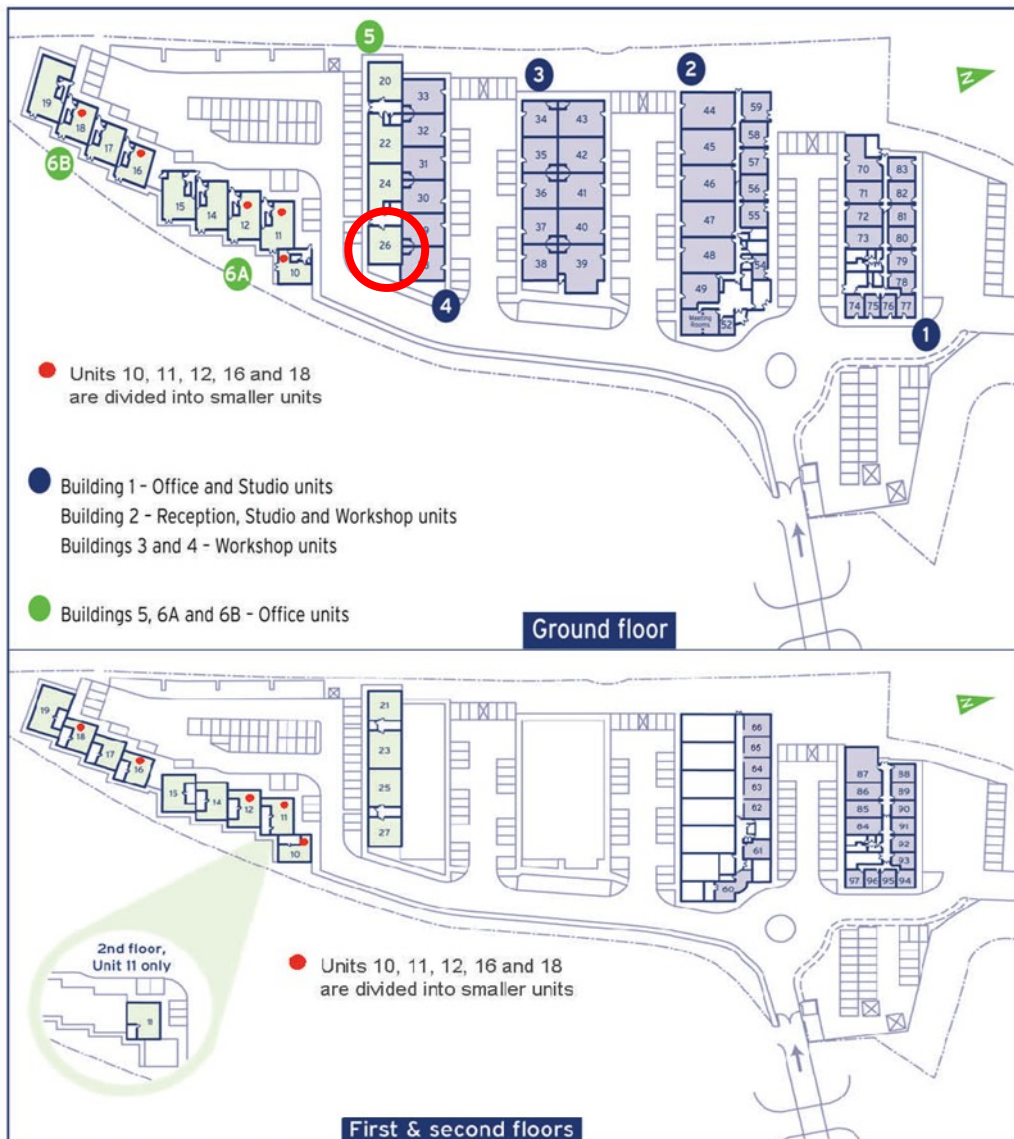

Capital Business Centre

Ground Floor—Unit 26

69 sq m (743 sq ft)*

Capital Business Centre
22 Carlton Road
South Croydon
Surrey CR2 0BS

*Approximate Measurements

Not to scale

Space for growing businesses

www.capitalspace.co.uk

Capital Business Centre

Ground Floor—Unit 26

69 sq m (743 sq ft)*

Additional Information

We are happy to provide further details and answer any questions.
Please contact our Centre Manager on 020 8916 2000.