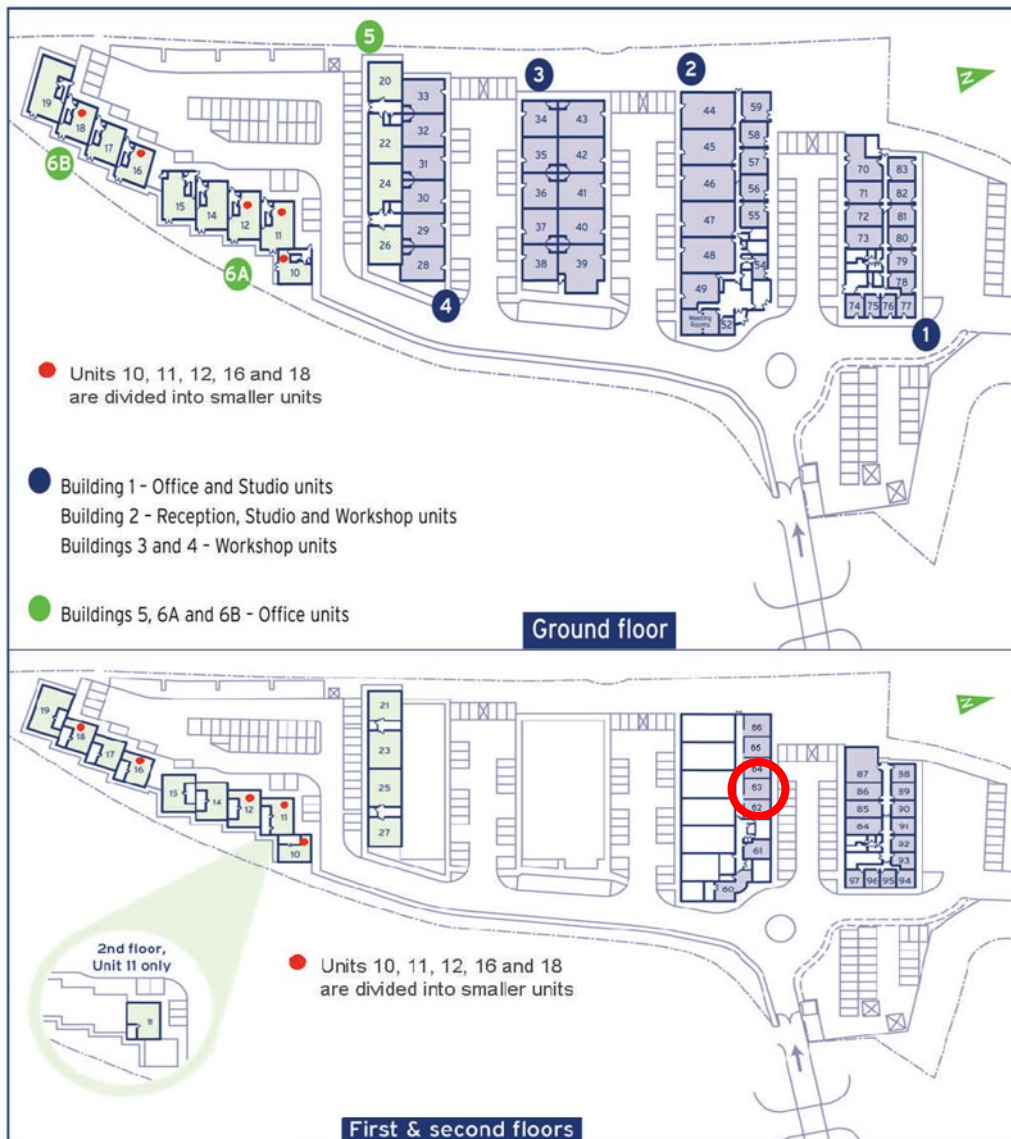

Capital Business Centre

First Floor—Unit 63

44sq m (474 sq ft)*

Capital Business Centre
22 Carlton Road
South Croydon
Surrey CR2 0BS

*Approximate Measurements

Not to scale

Space for growing businesses

www.capitalspace.co.uk

Capital Business Centre

First Floor—Unit 63

44sq m (474 sq ft)*

Additional Information

We are happy to provide further details and answer any questions.
Please contact our Centre Manager on 020 8916 2000.