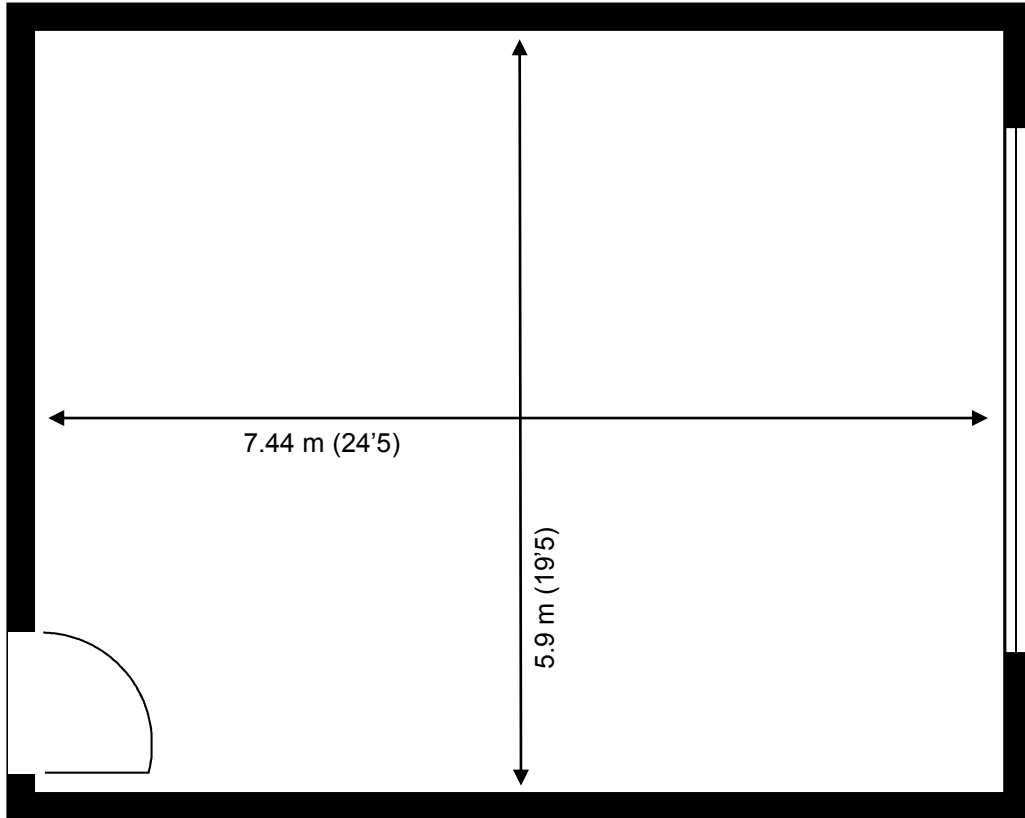

Capital Business Centre

First Floor—Unit 63

44sq m (474 sq ft)*

Capital Business Centre
22 Carlton Road
South Croydon
Surrey CR2 0BS

*Approximate Measurements

Not to scale

Space for growing businesses

www.capitalspace.co.uk

Capital Business Centre

First Floor—Unit 63

44sq m (474 sq ft)*

Additional Information

We are happy to provide further details and answer any questions.
Please contact our Centre Manager on 020 8916 2000.