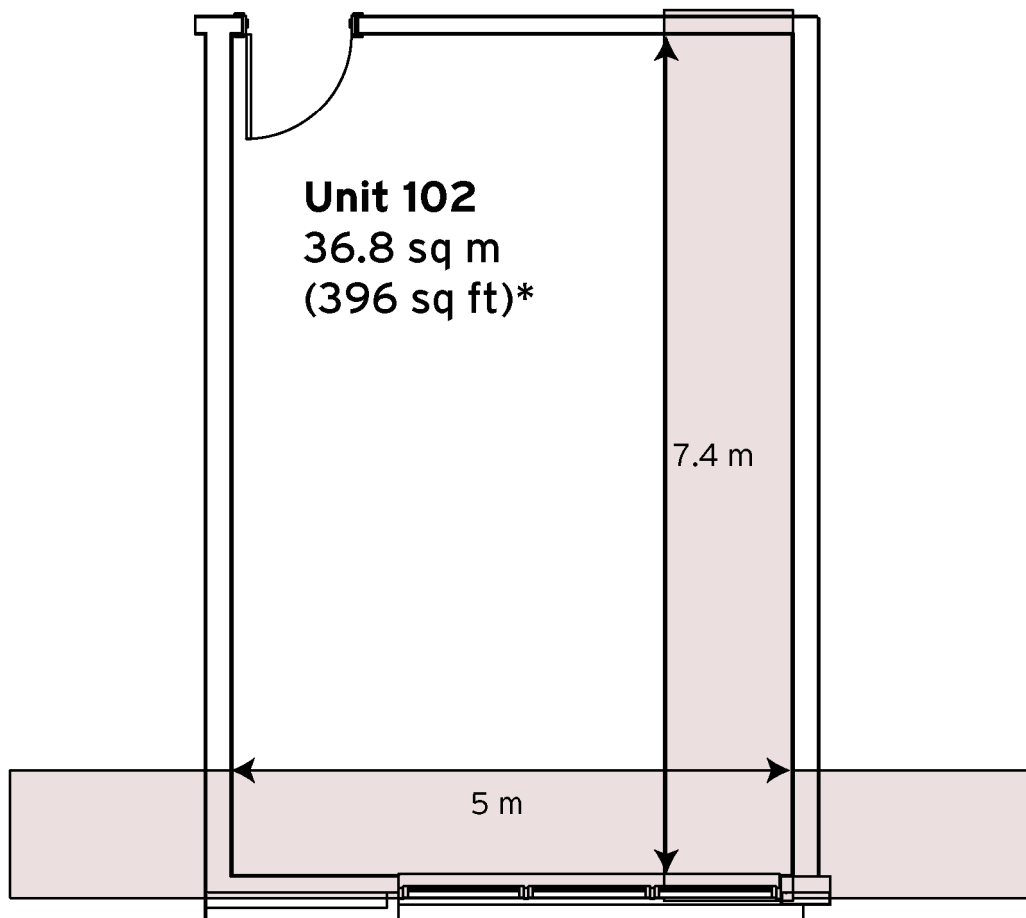

# Milton Keynes Business Centre

Ground Floor - Unit 102  
36.8 sq m ( 396sq ft)\*