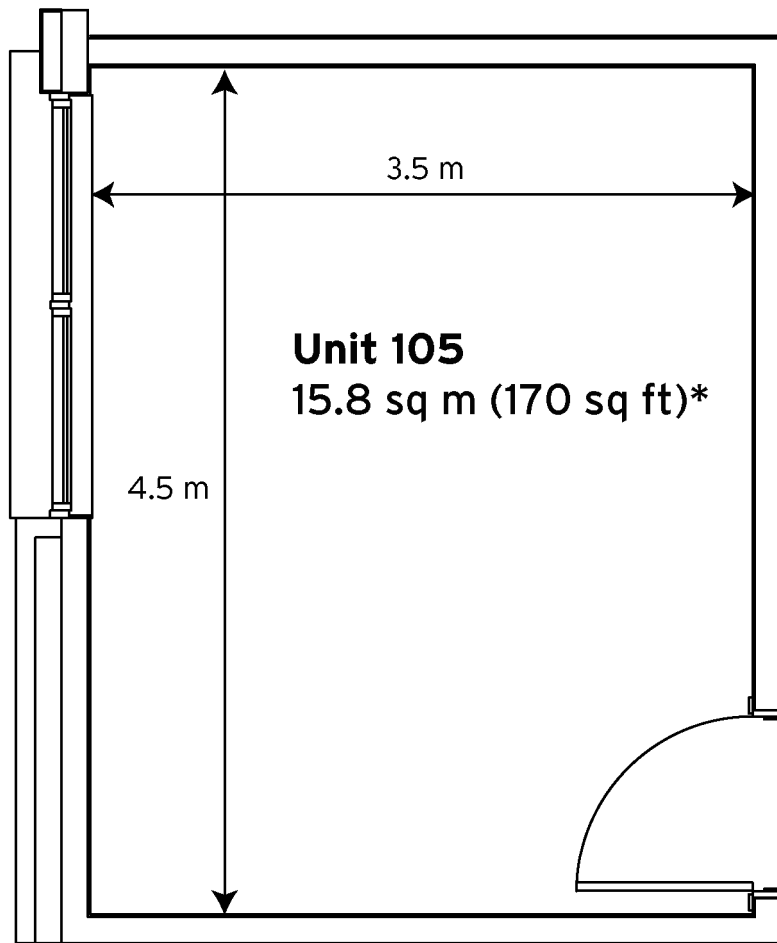

Milton Keynes Business Centre

Ground Floor - Unit 105
15.8 sq m (170sq ft)*

Milton Keynes Business Centre

Foxhunter Drive
Linford Wood
Milton Keynes
Buckinghamshire
MK14 6GD

* Approximate Measurements

Space for growing businesses