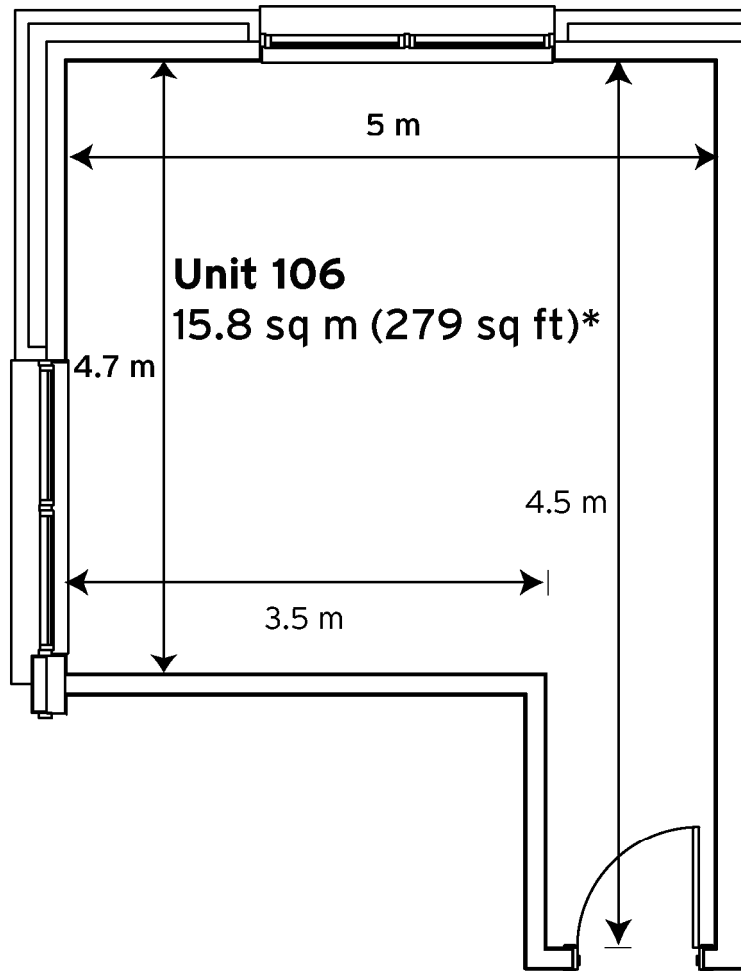

Milton Keynes Business Centre

Ground Floor - Unit 106
25.9 sq m (279sq ft)*

Milton Keynes Business Centre

Foxhunter Drive
Linford Wood
Milton Keynes
Buckinghamshire
MK14 6GD

* Approximate Measurements

Space for growing businesses