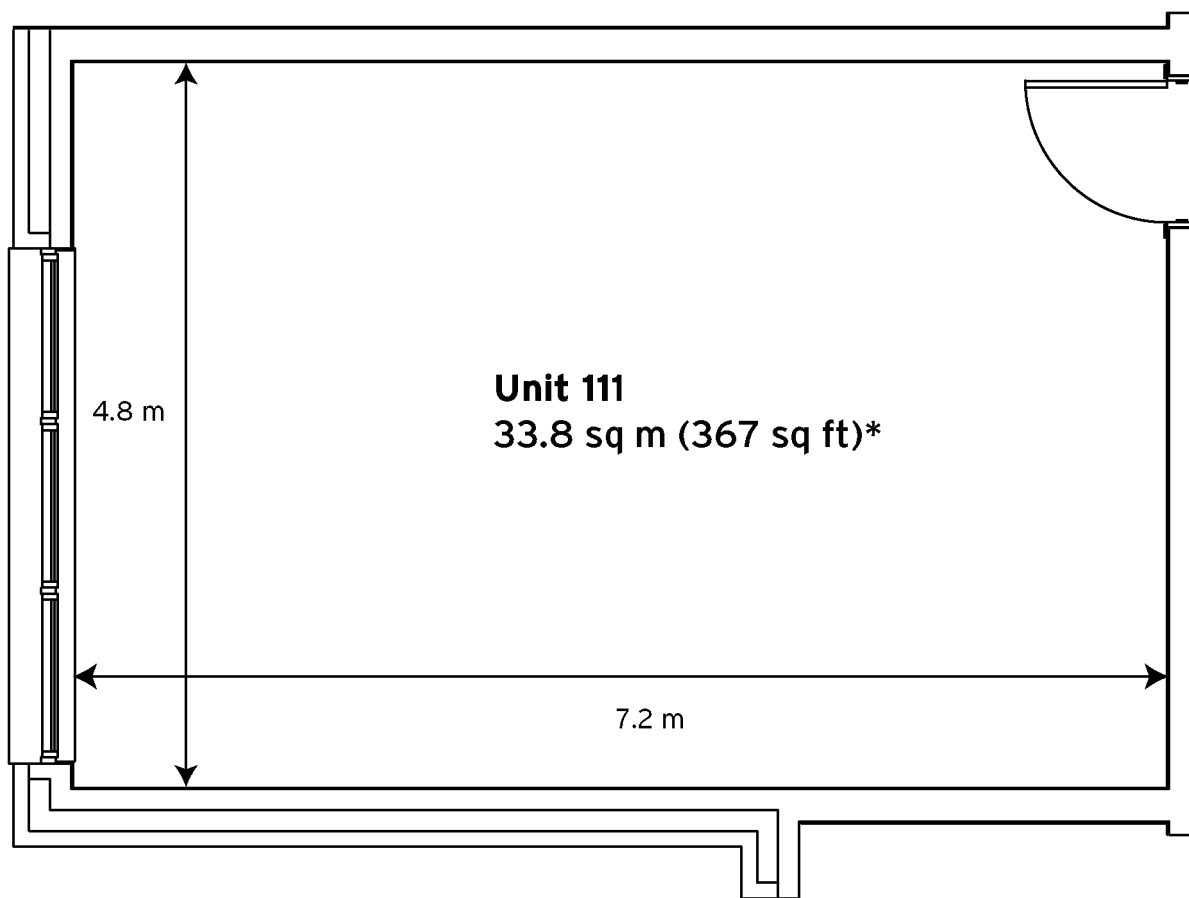

# Milton Keynes Business Centre

Ground Floor - Unit 111  
33.8 sq m (364 sq ft)\*