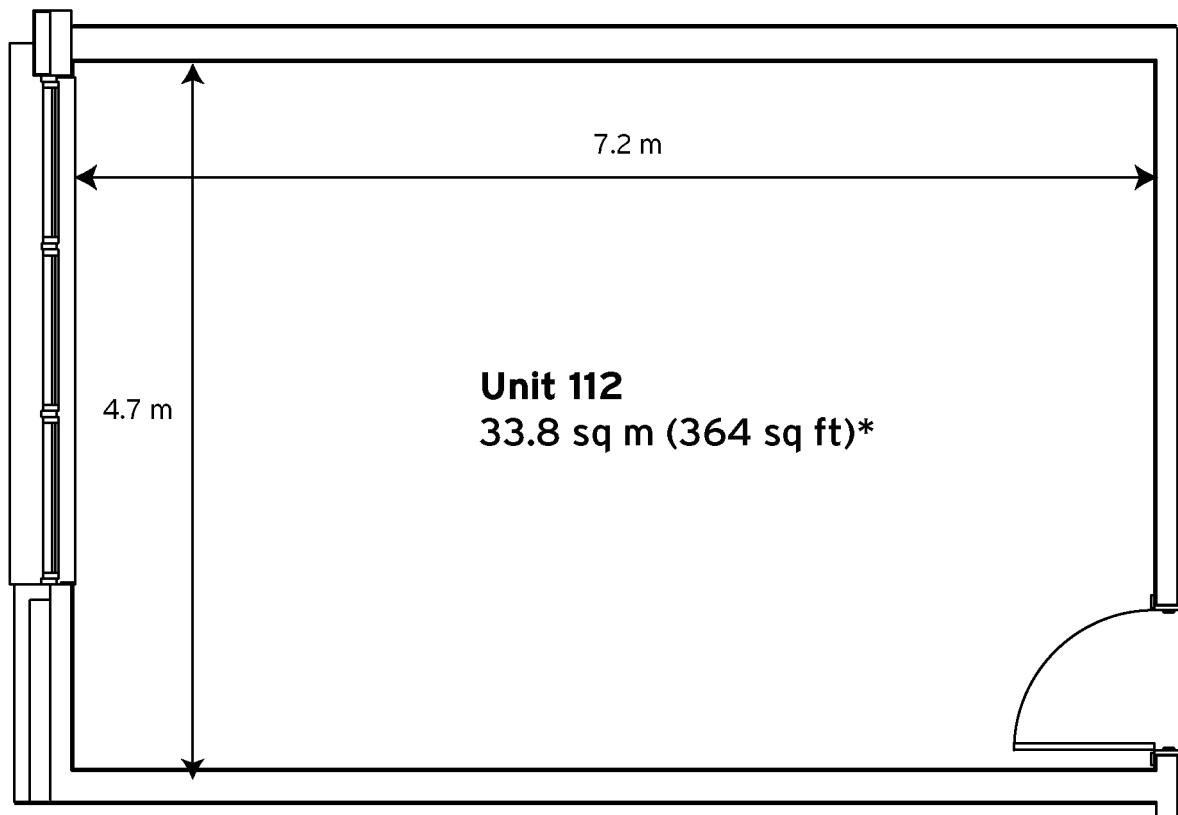

Milton Keynes Business Centre

Ground Floor - Unit 112
33.8 sq m (364 sq ft)*

Milton Keynes Business Centre

Foxhunter Drive
Linford Wood
Milton Keynes
Buckinghamshire
MK14 6GD

* Approximate Measurements

Space for growing businesses