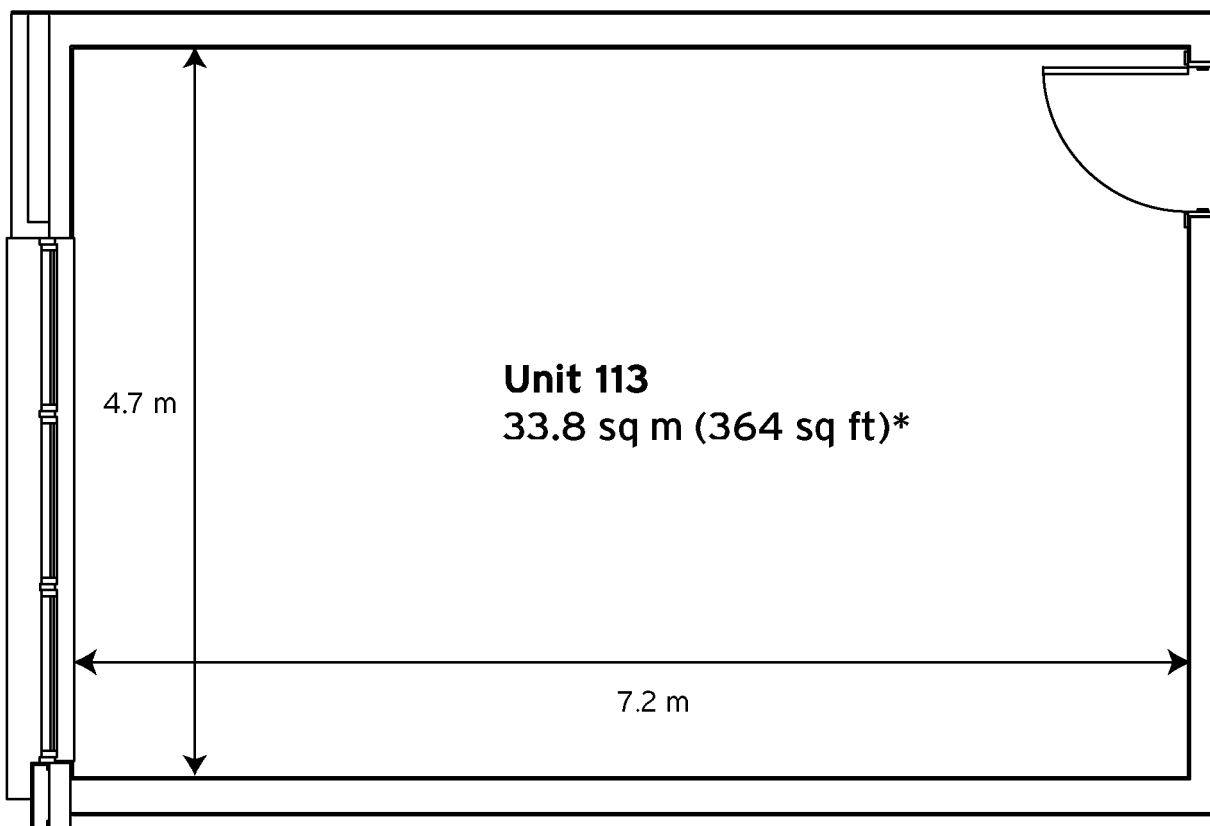

# Milton Keynes Business Centre

Ground Floor - Unit 113  
33.8 sq m (364 sq ft)\*