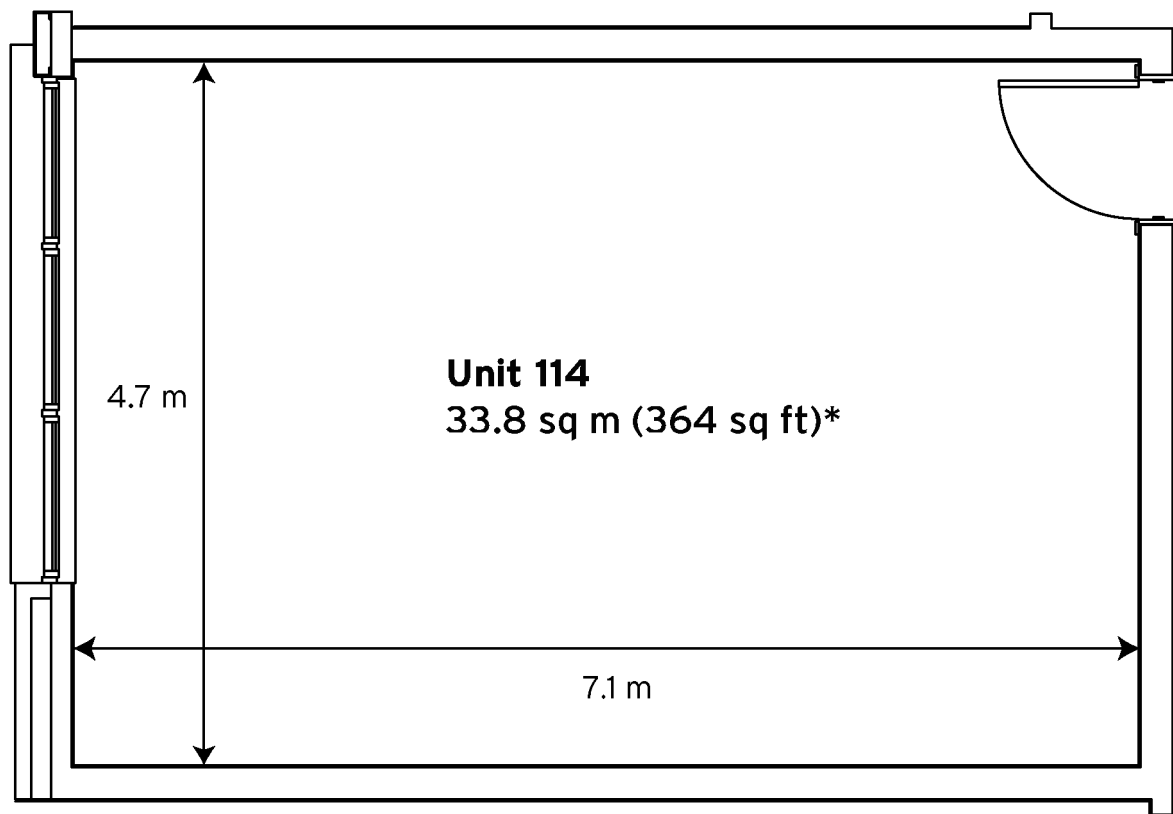

Milton Keynes Business Centre

Ground Floor - Unit 114
33.8 sq m (364 sq ft)*

Milton Keynes Business Centre

Foxhunter Drive
Linford Wood
Milton Keynes
Buckinghamshire
MK14 6GD

* Approximate Measurements