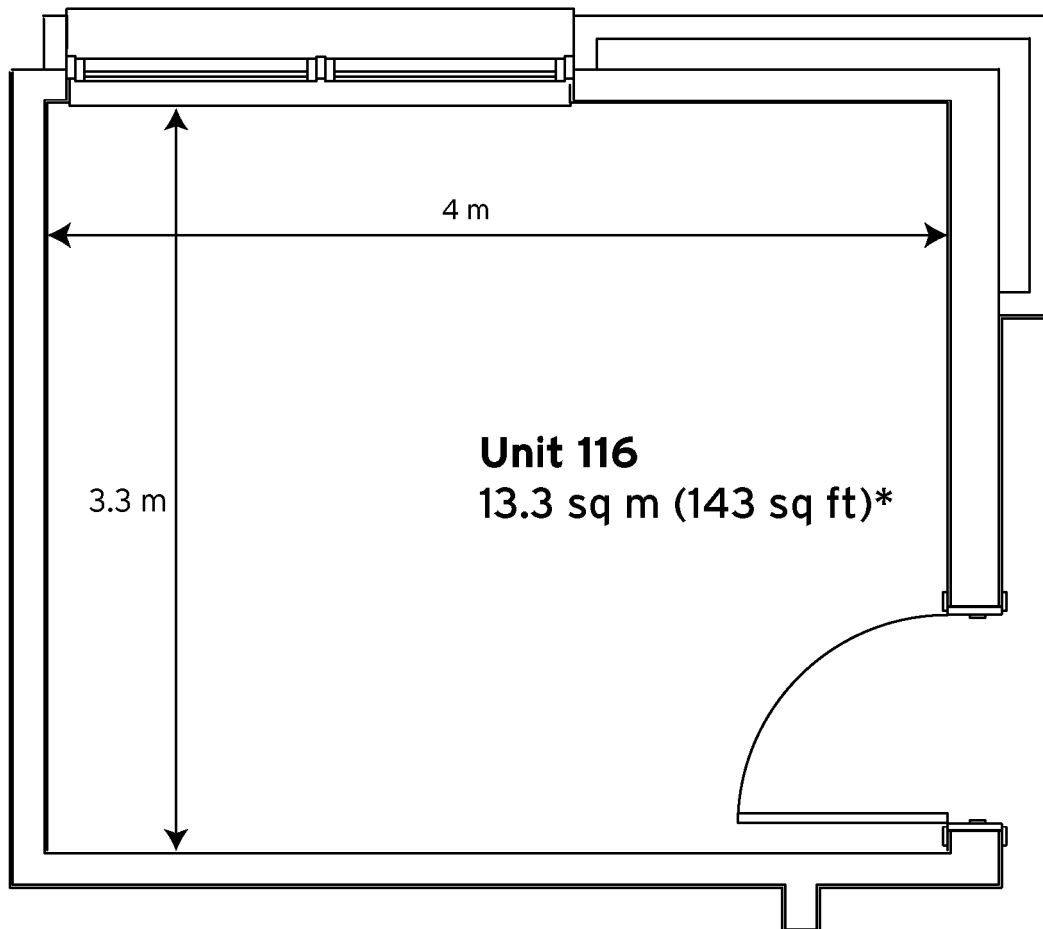

Milton Keynes Business Centre

Ground Floor - Unit 116
13.3 sq m (143 sq ft)*

Milton Keynes Business Centre

Foxhunter Drive
Linford Wood
Milton Keynes
Buckinghamshire
MK14 6GD

* Approximate Measurements

Space for growing businesses