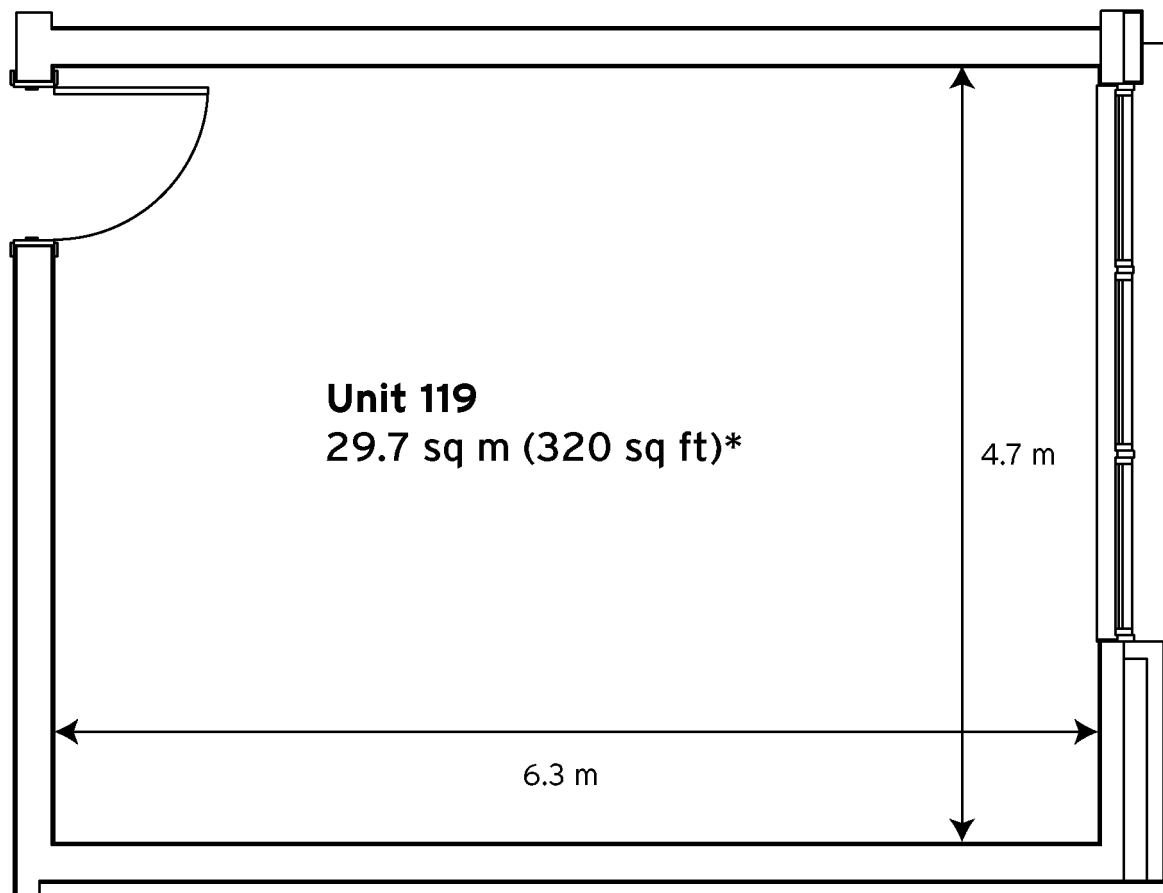

Milton Keynes Business Centre

Ground Floor - Unit 119
29.7 sq m (320 sq ft)*

Milton Keynes Business Centre

Foxhunter Drive
Linford Wood
Milton Keynes
Buckinghamshire
MK14 6GD

* Approximate Measurements

Space for growing businesses