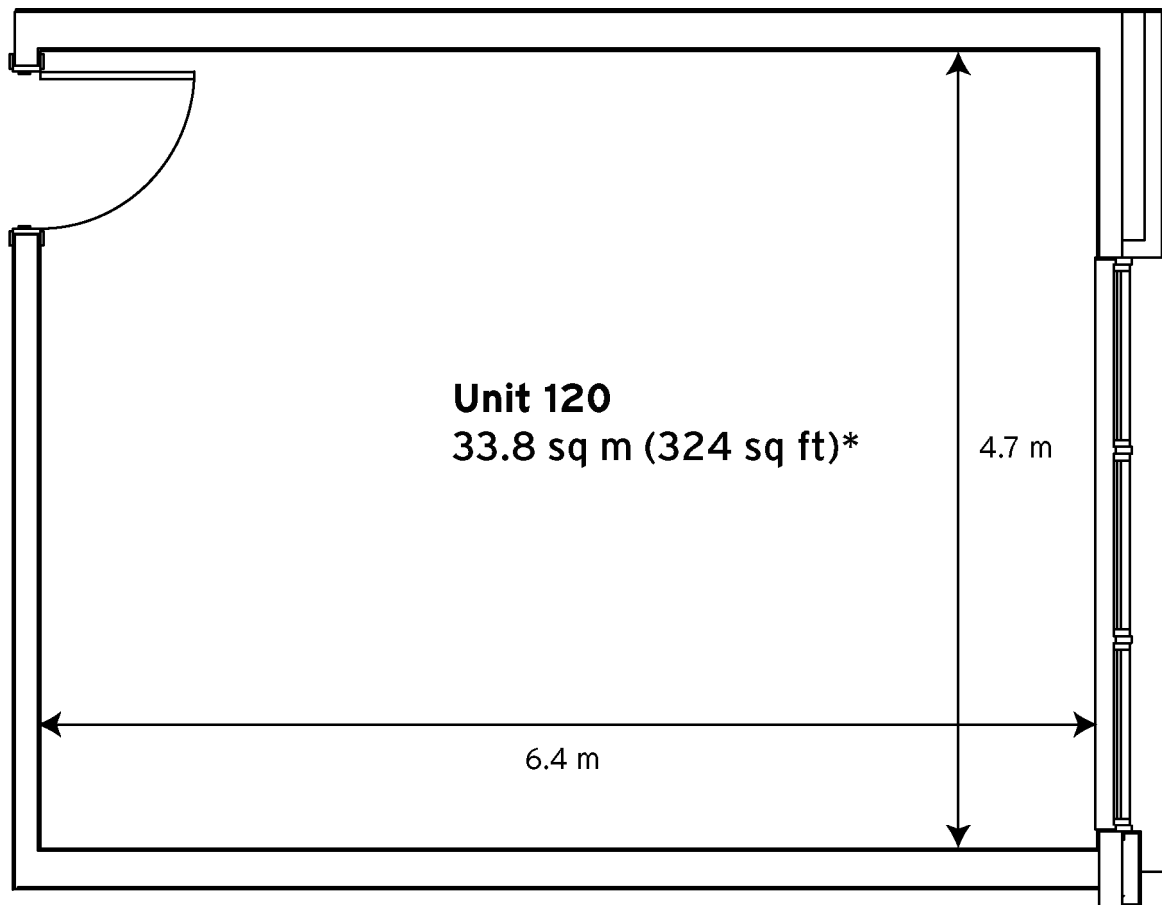

Milton Keynes Business Centre

Ground Floor - Unit 120
33.8 sq m (324 sq ft)*

Milton Keynes Business Centre

Foxhunter Drive
Linford Wood
Milton Keynes
Buckinghamshire
MK14 6GD

* Approximate Measurements

Space for growing businesses