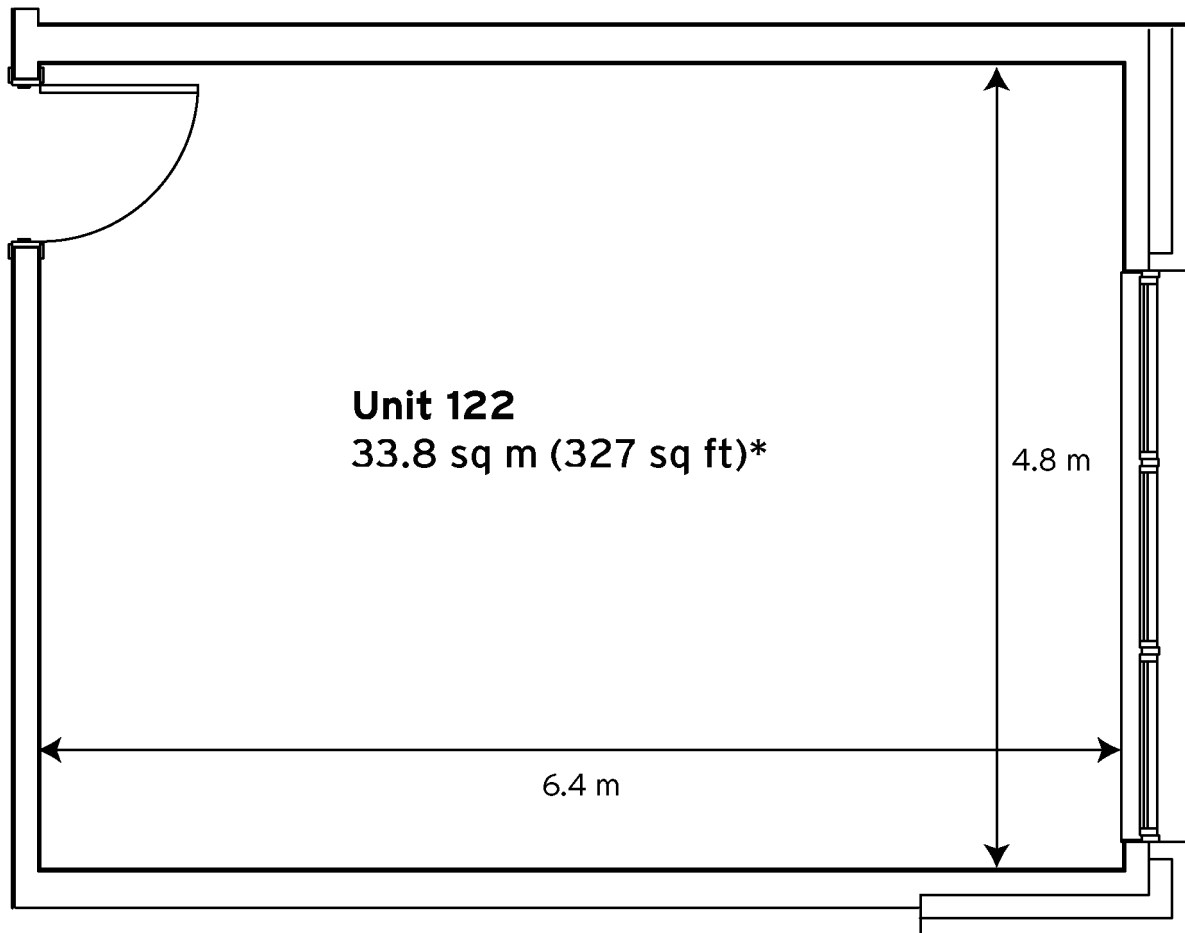

# Milton Keynes Business Centre

Ground Floor - Unit 122  
33.8 sq m (327 sq ft)\*