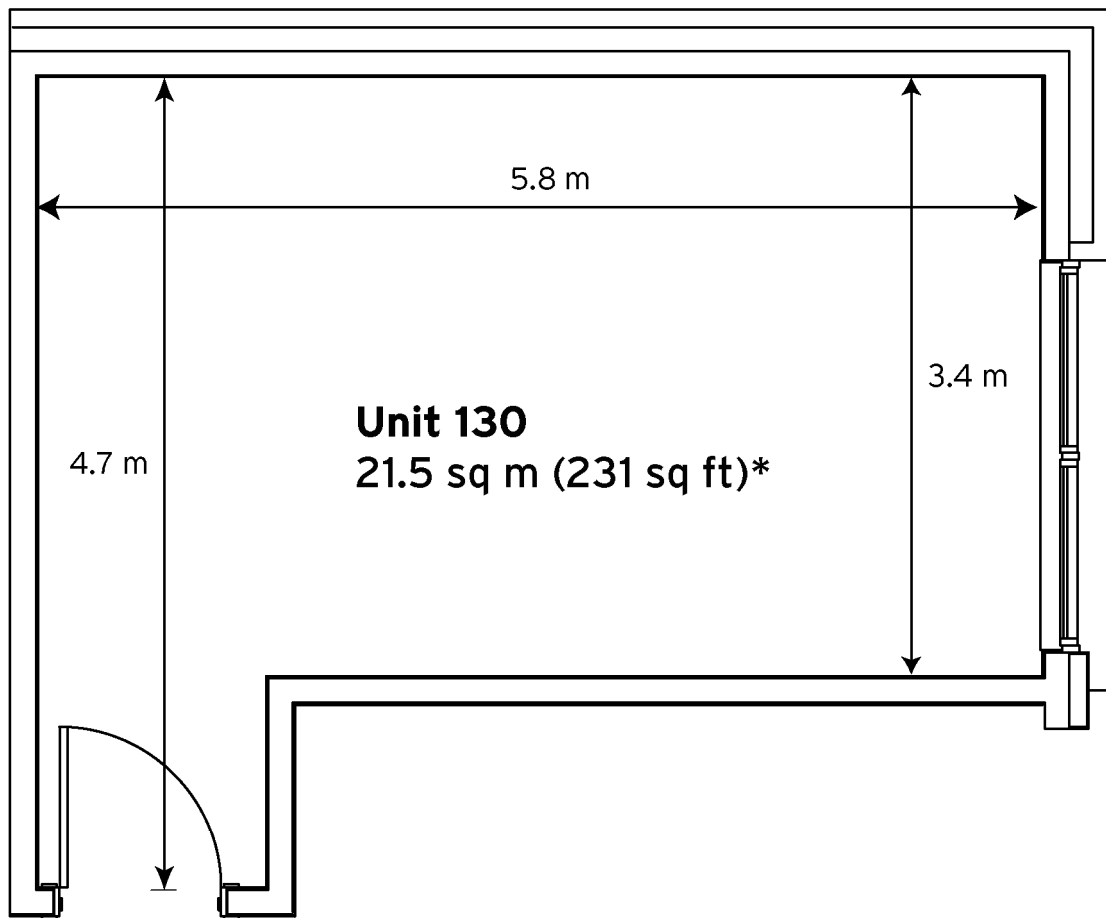

Milton Keynes Business Centre

Ground Floor - Unit 130
21.5 sq m (231 sq ft)*

Milton Keynes Business Centre

Foxhunter Drive
Linford Wood
Milton Keynes
Buckinghamshire
MK14 6GD

* Approximate Measurements

Space for growing businesses