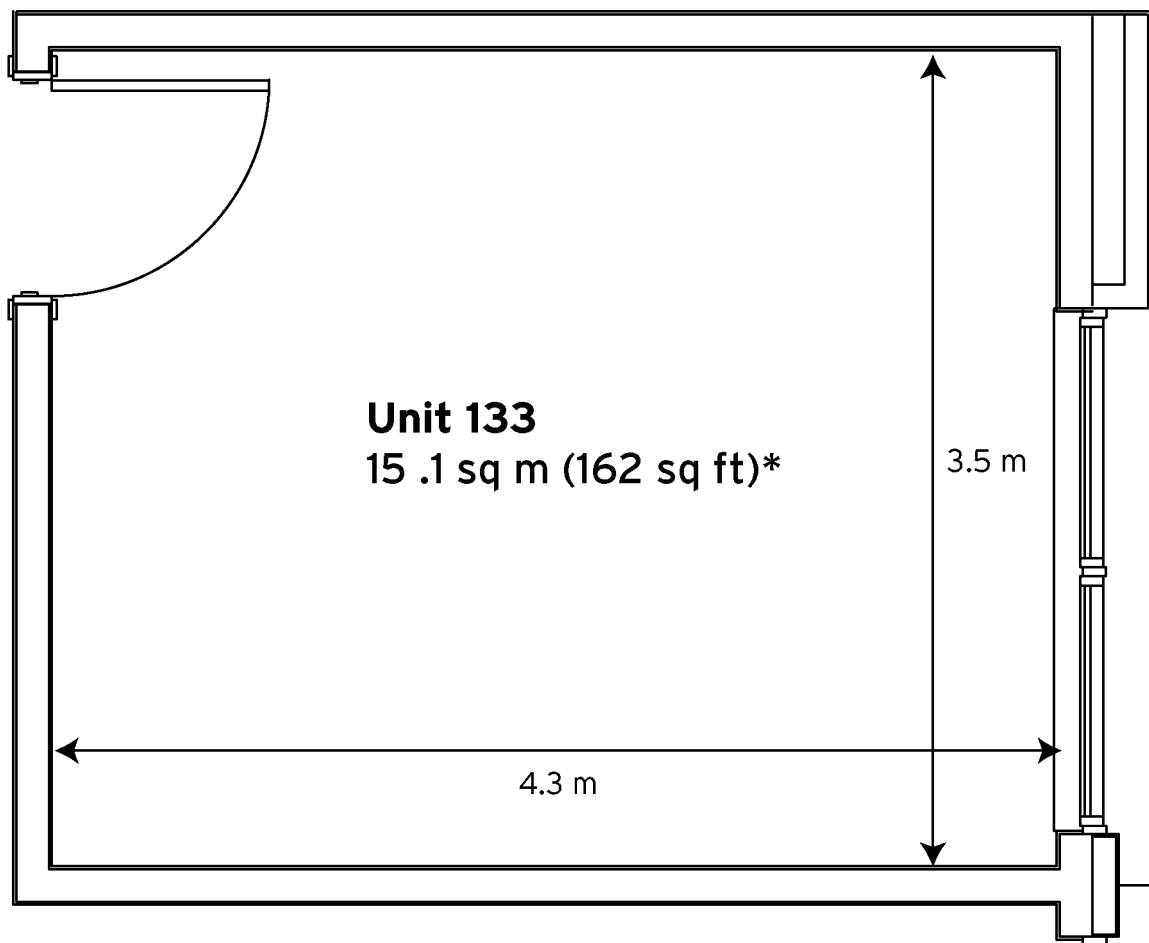

# Milton Keynes Business Centre

Ground Floor - Unit 133  
15.1 sq m (162 sq ft)\*