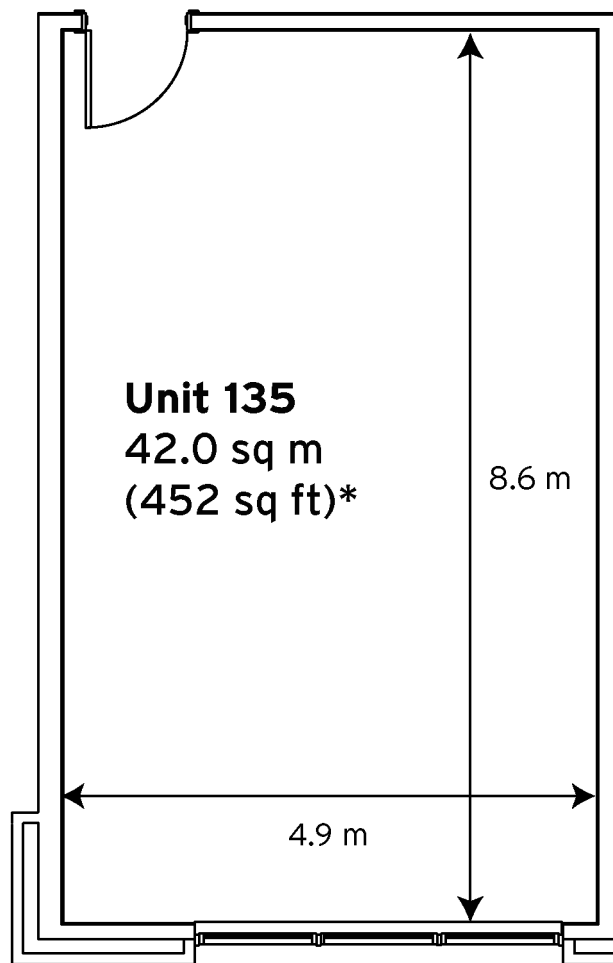

Milton Keynes Business Centre

Ground Floor - Unit 135
42.0 sq m (452 sq ft)*

Milton Keynes Business Centre

Foxhunter Drive
Linford Wood
Milton Keynes
Buckinghamshire
MK14 6GD

* Approximate Measurements

Space for growing businesses