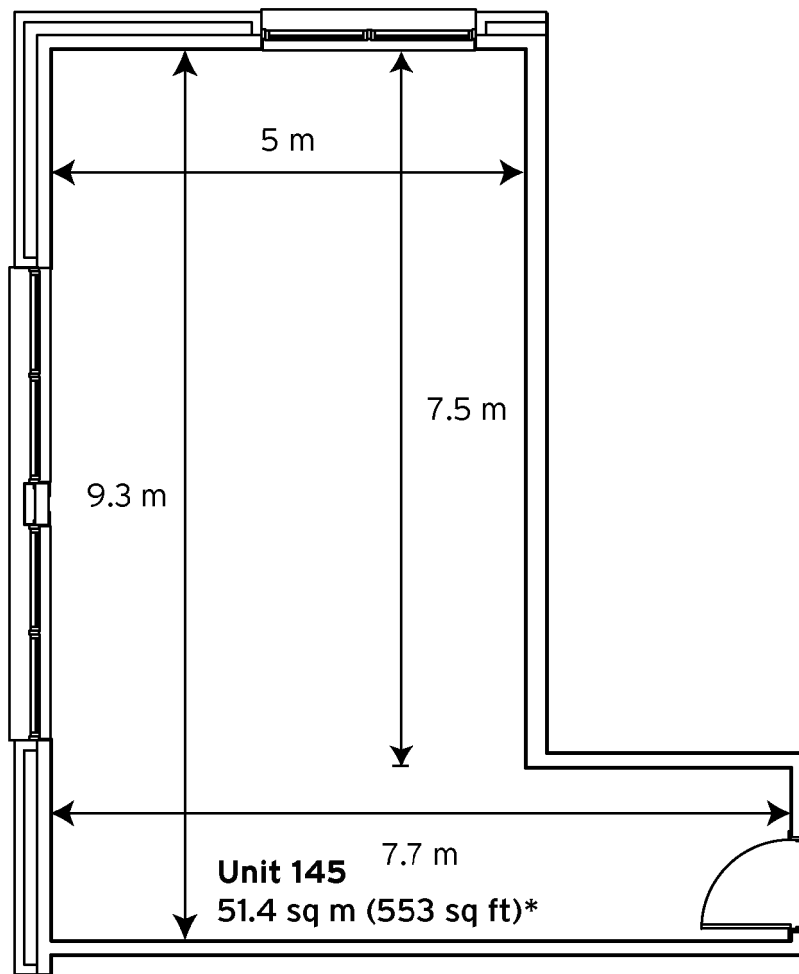

Milton Keynes Business Centre

First Floor - Unit 145
51.4 sq m (553sq ft)*

Milton Keynes Business Centre

Foxhunter Drive
Linford Wood
Milton Keynes
Buckinghamshire
MK14 6GD

* Approximate Measurements

Space for growing businesses