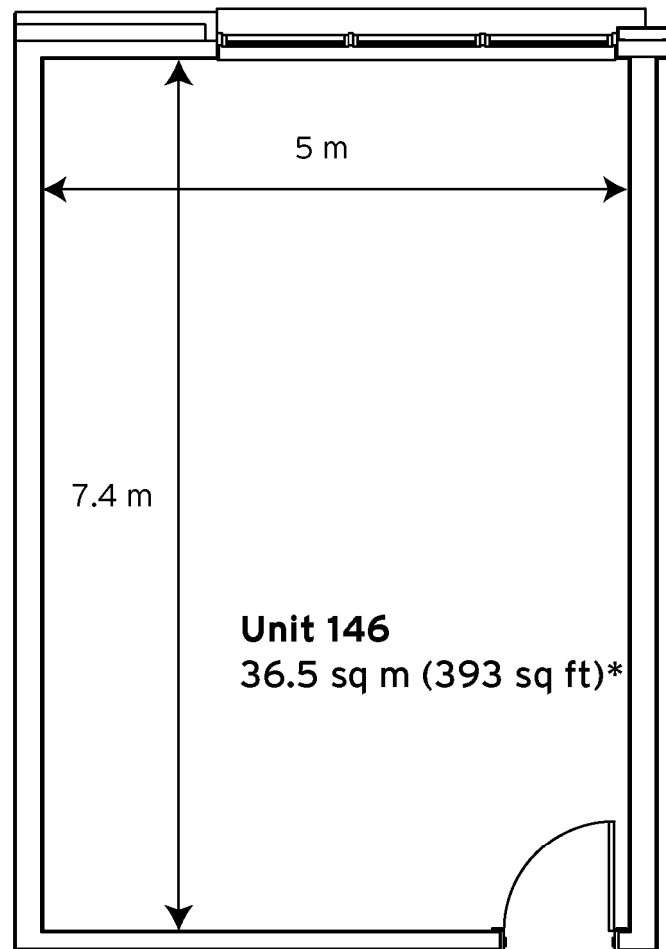

Milton Keynes Business Centre

First Floor - Unit 146
36.5 sq m (393sq ft)*

Milton Keynes Business Centre

Foxhunter Drive
Linford Wood
Milton Keynes
Buckinghamshire
MK14 6GD

* Approximate Measurements

Space for growing businesses