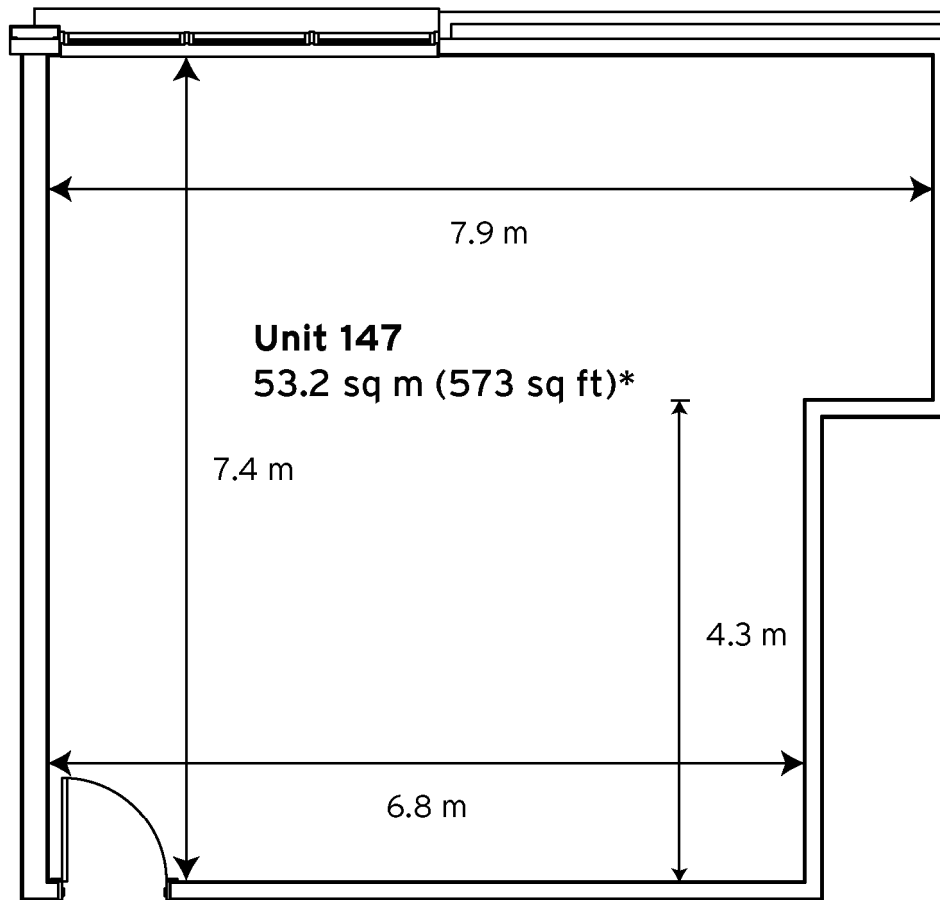

Milton Keynes Business Centre

First Floor - Unit 147
53.2 sq m (573sq ft)*

Milton Keynes Business Centre

Foxhunter Drive
Linford Wood
Milton Keynes
Buckinghamshire
MK14 6GD

* Approximate Measurements

Space for growing businesses