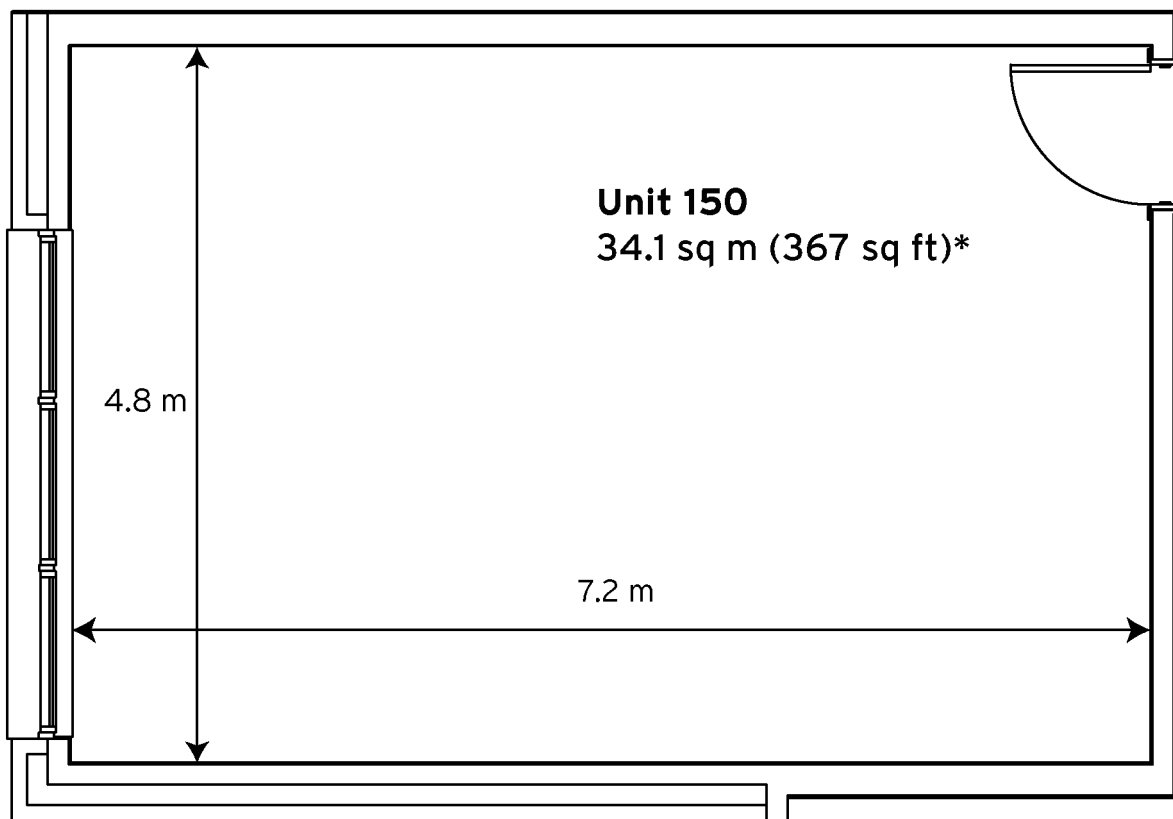

Milton Keynes Business Centre

First Floor - Unit 150
34.1 sq m (367sq ft)*

Milton Keynes Business Centre

Foxhunter Drive
Linford Wood
Milton Keynes
Buckinghamshire
MK14 6GD

* Approximate Measurements

Space for growing businesses