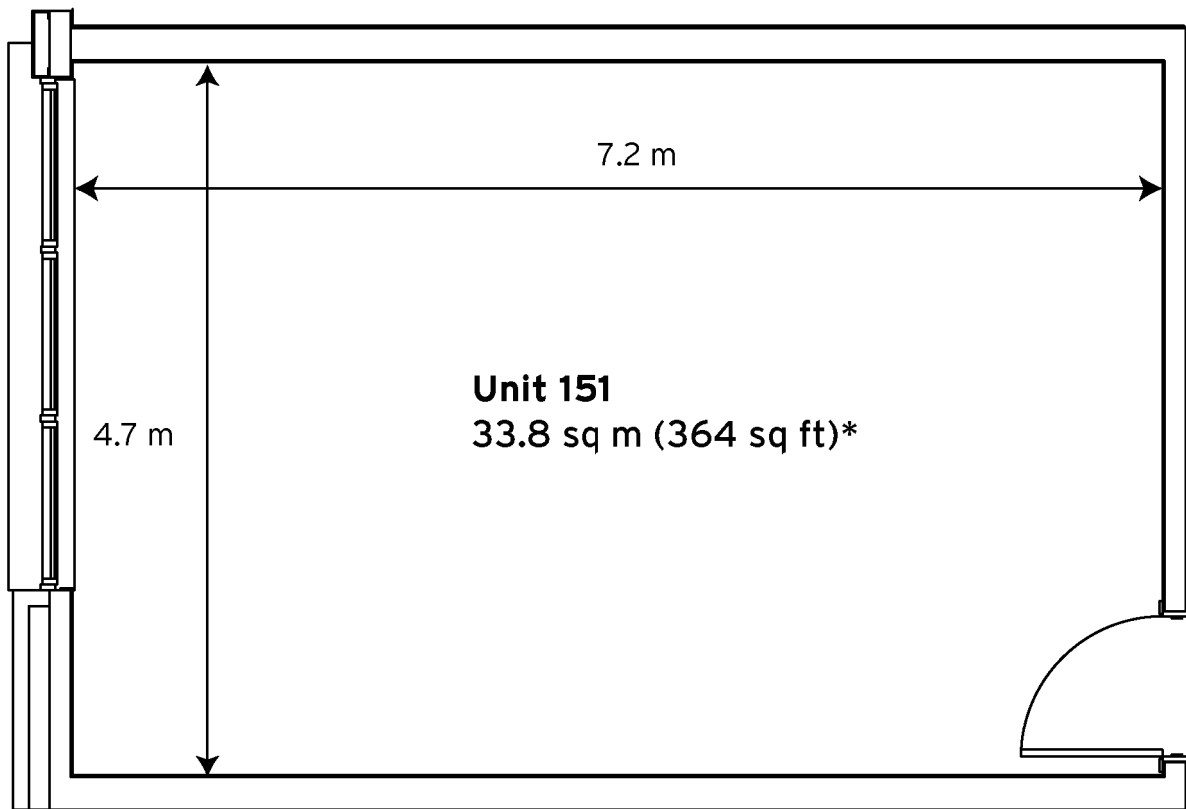

Milton Keynes Business Centre

First Floor - Unit 151
33.8 sq m (364sq ft)*

Milton Keynes Business Centre

Foxhunter Drive
Linford Wood
Milton Keynes
Buckinghamshire
MK14 6GD

* Approximate Measurements

Space for growing businesses