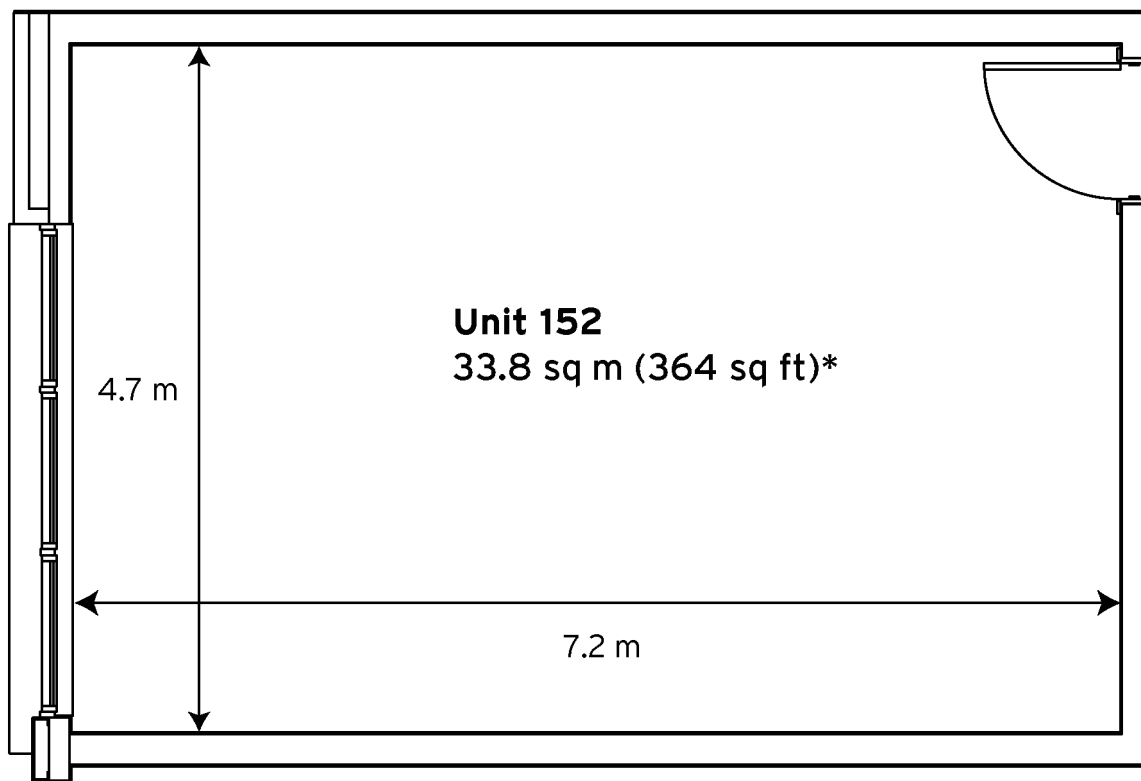

# Milton Keynes Business Centre

First Floor - Unit 152  
33.8 sq m (364sq ft)\*