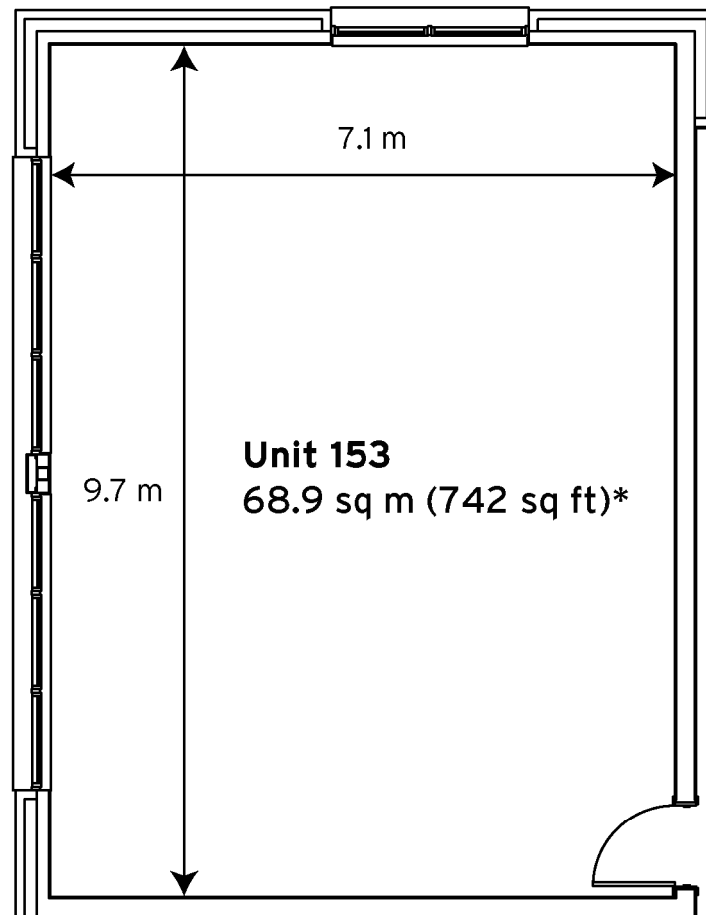

Milton Keynes Business Centre

First Floor - Unit 153
68.9 sq m (742 sq ft)*

Milton Keynes Business Centre

Foxhunter Drive
Linford Wood
Milton Keynes
Buckinghamshire
MK14 6GD

* Approximate Measurements

Space for growing businesses