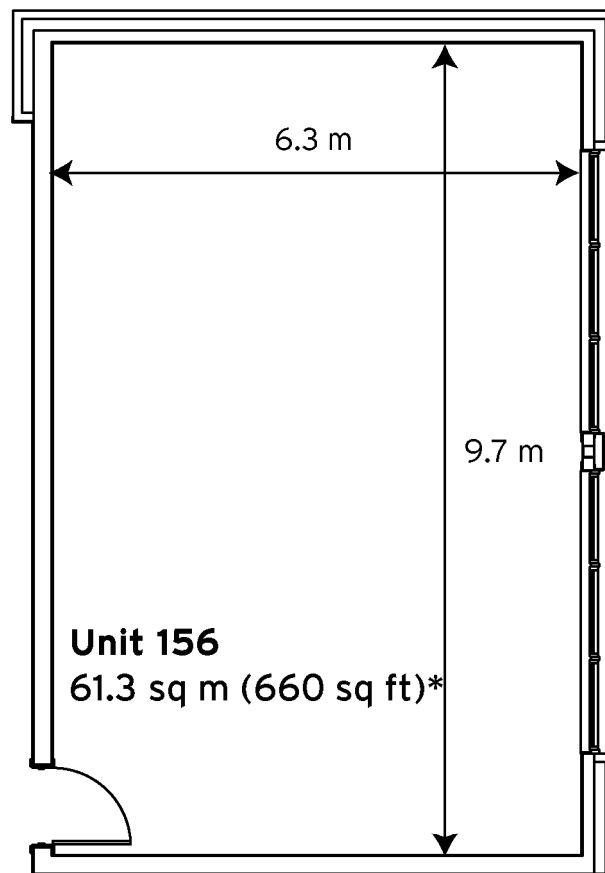

Milton Keynes Business Centre

First Floor - Unit 156
61.3 sq m (660 sq ft)*

Milton Keynes Business Centre

Foxhunter Drive
Linford Wood
Milton Keynes
Buckinghamshire
MK14 6GD

* Approximate Measurements

Space for growing businesses