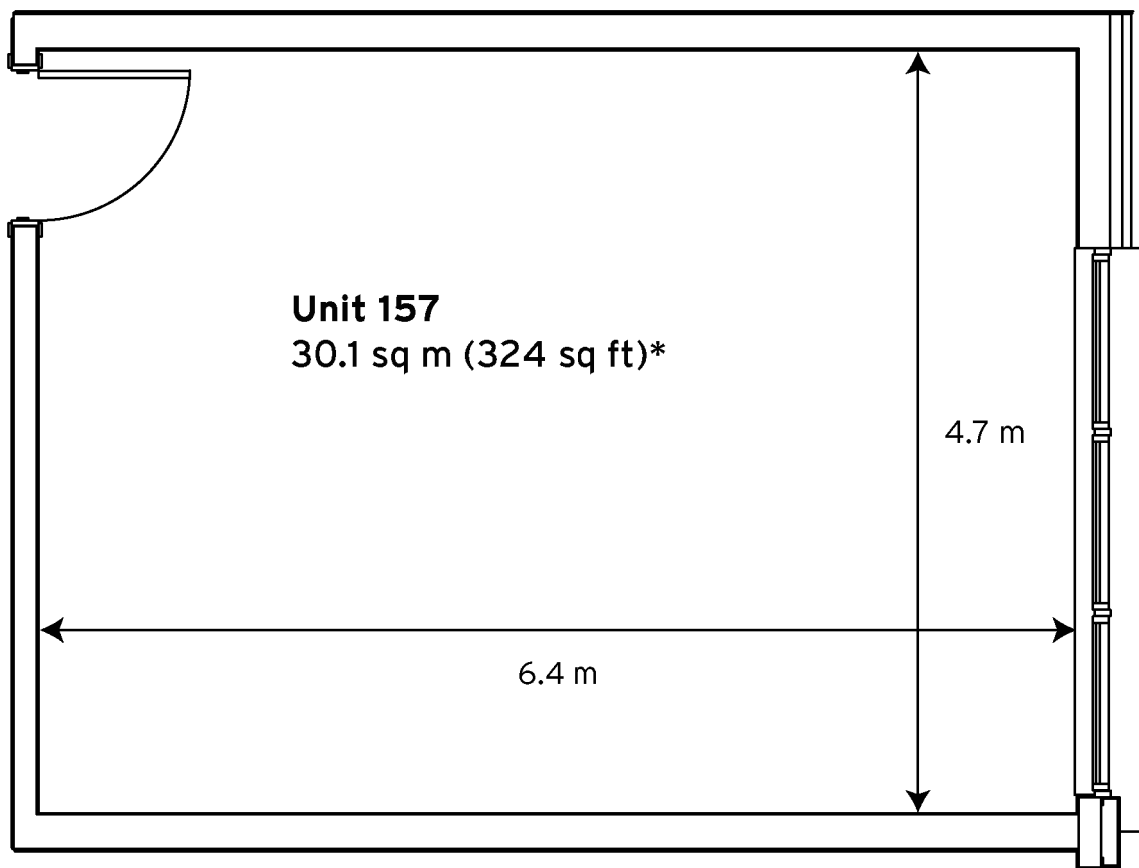

# Milton Keynes Business Centre

First Floor - Unit 157  
30.1 sq m (324sq ft)\*