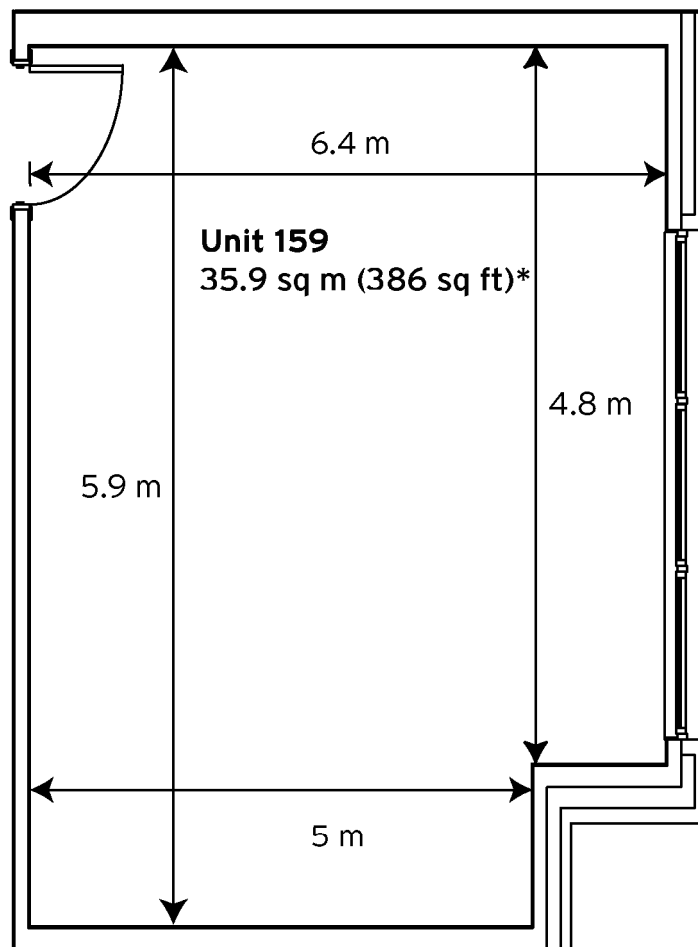

# Milton Keynes Business Centre

First Floor - Unit 159  
35.9 sq m (386sq ft)\*