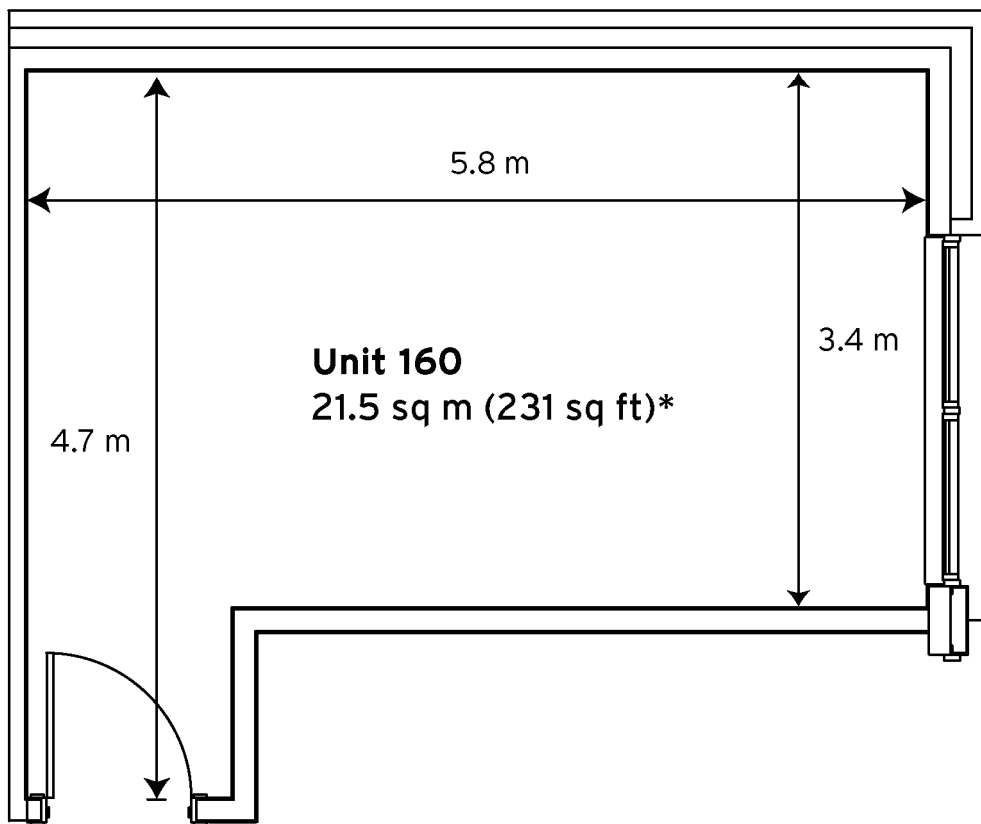

# Milton Keynes Business Centre

First Floor - Unit 160  
21.5 sq m (231sq ft)\*