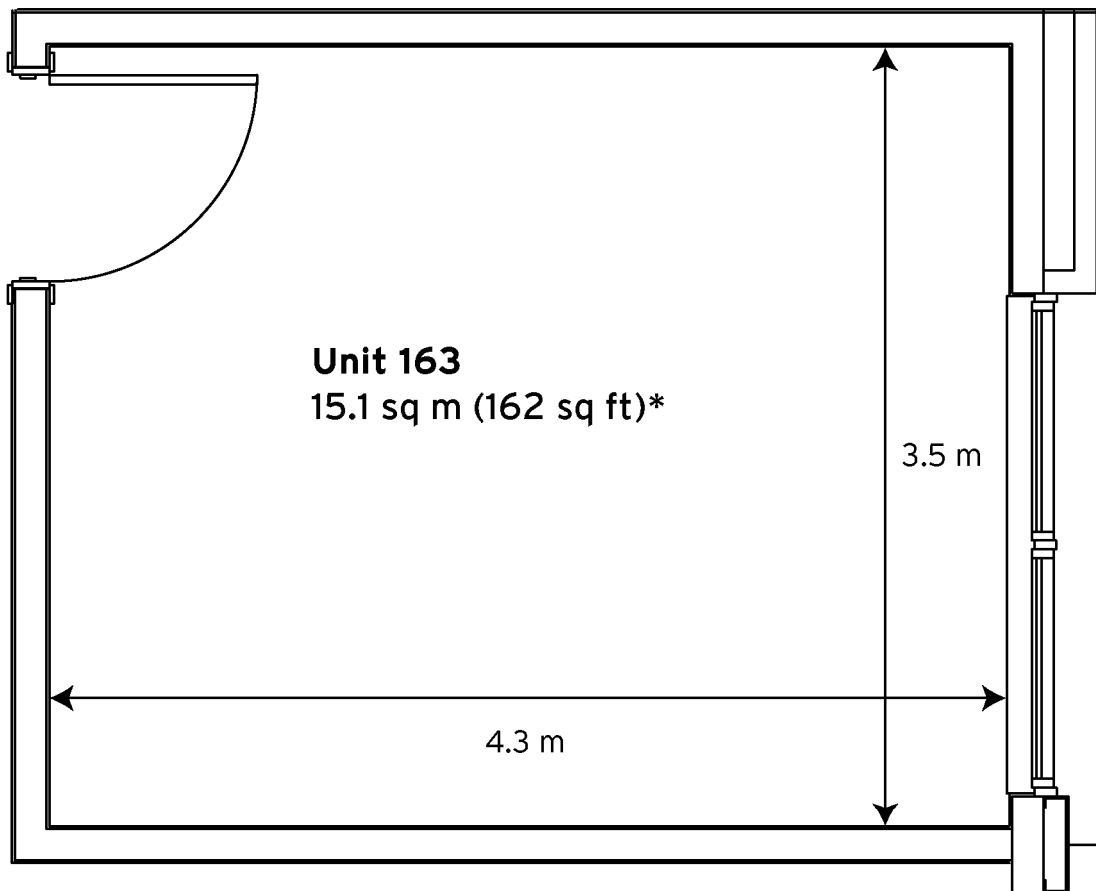

Milton Keynes Business Centre

First Floor - Unit 163
15.1 sq m (162sq ft)*

Milton Keynes Business Centre

Foxhunter Drive
Linford Wood
Milton Keynes
Buckinghamshire
MK14 6GD

* Approximate Measurements

Space for growing businesses