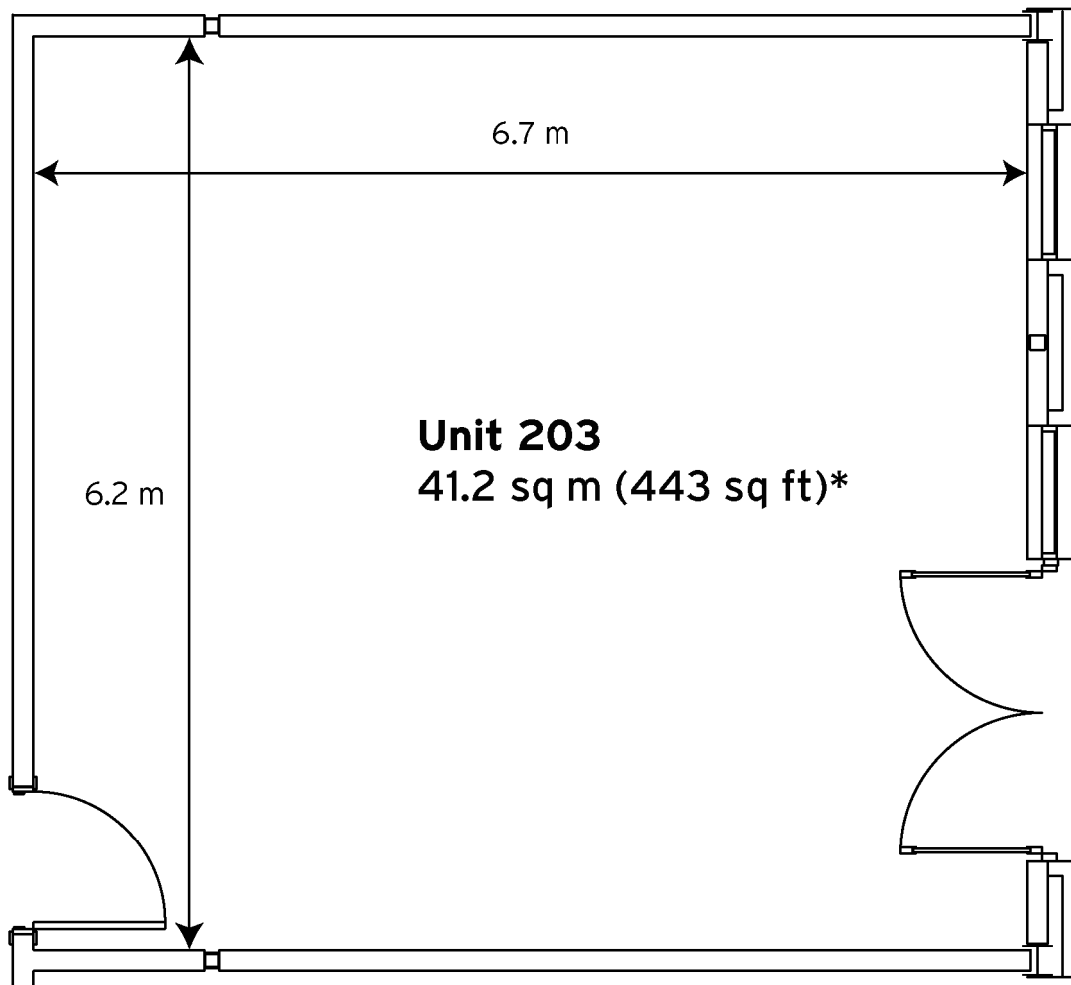

# Milton Keynes Business Centre

Ground Floor - Unit 203  
41.2 sq m (443 sq ft)\*