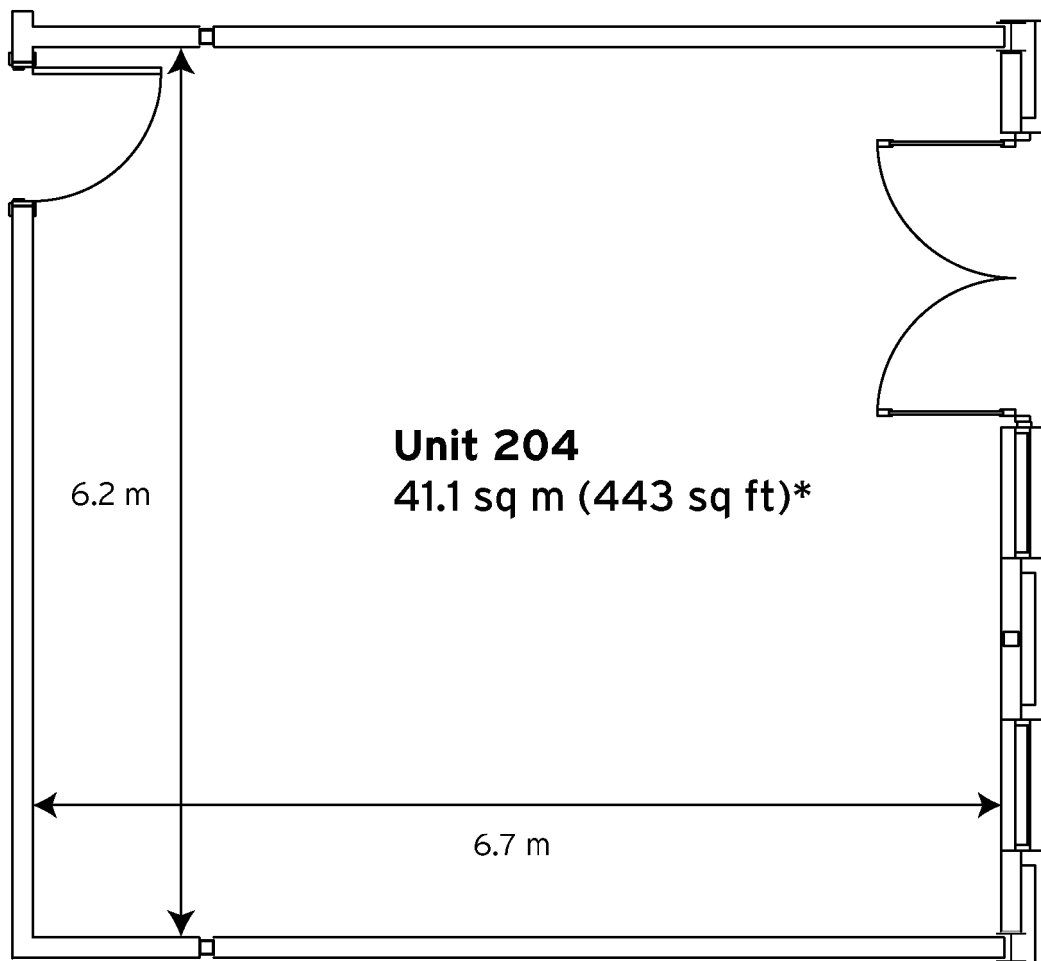

Milton Keynes Business Centre

Ground Floor - Unit 204
41.1 sq m (443 sq ft)*

Milton Keynes Business Centre

Foxhunter Drive
Linford Wood
Milton Keynes
Buckinghamshire
MK14 6GD

* Approximate Measurements

Space for growing businesses