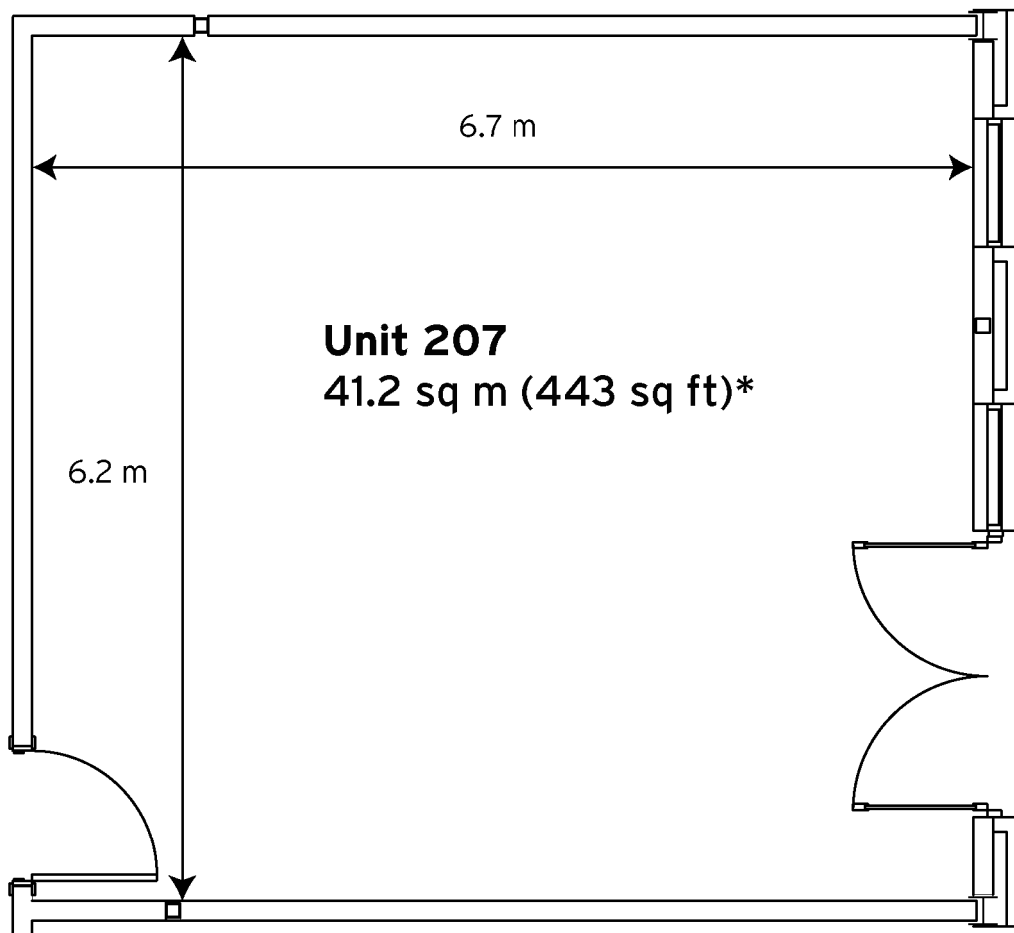

Milton Keynes Business Centre

Ground Floor - Unit 207
41.2 sq m (443 sq ft)*

Milton Keynes Business Centre

Foxhunter Drive
Linford Wood
Milton Keynes
Buckinghamshire
MK14 6GD

* Approximate Measurements

Space for growing businesses