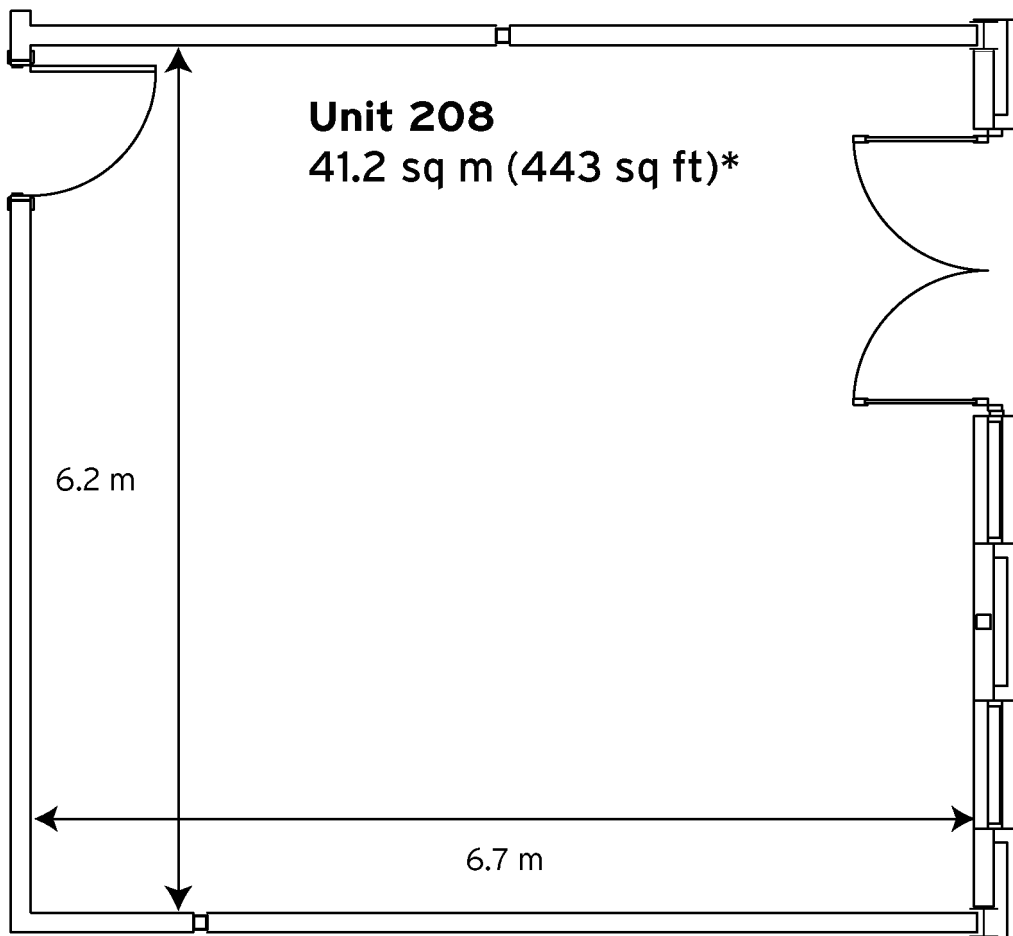

Milton Keynes Business Centre

Ground Floor - Unit 208
41.2 sq m (443 sq ft)*

Milton Keynes Business Centre

Foxhunter Drive
Linford Wood
Milton Keynes
Buckinghamshire
MK14 6GD

* Approximate Measurements

Space for growing businesses