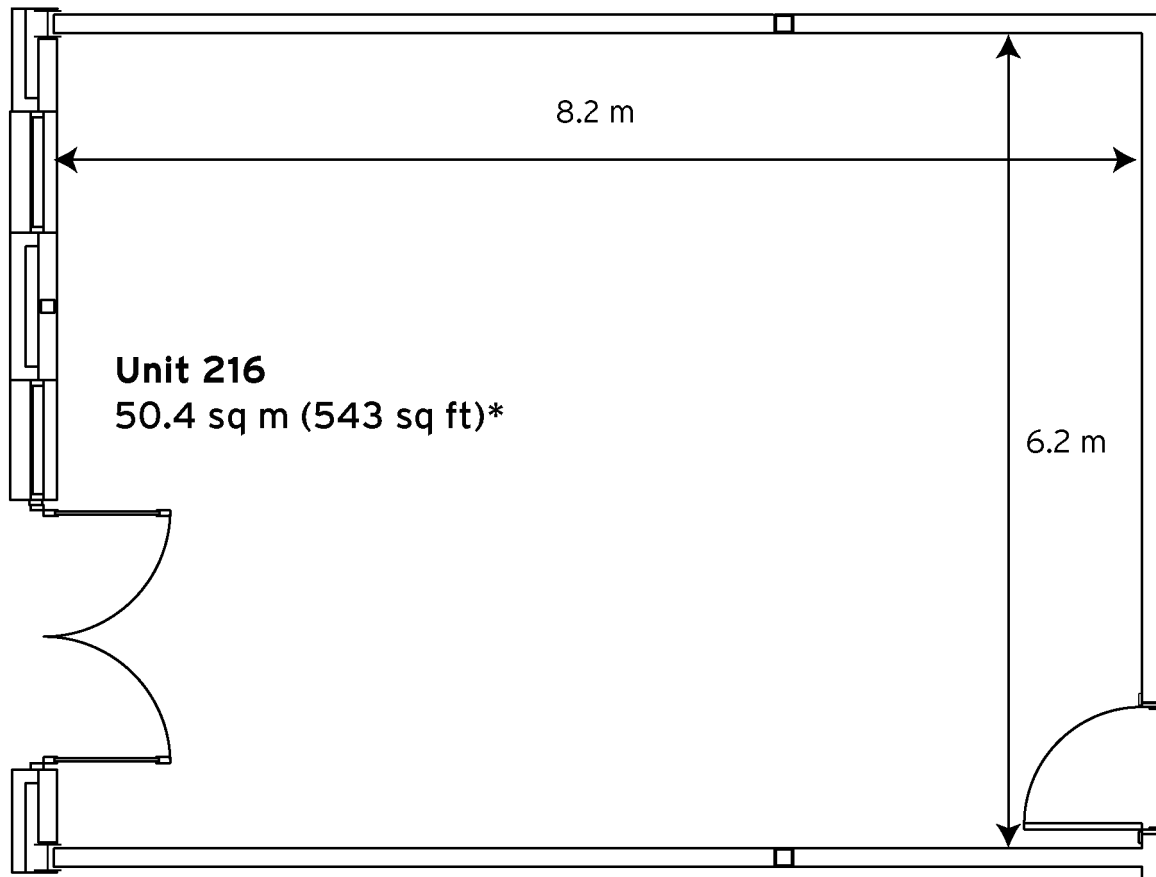

Milton Keynes Business Centre

Ground Floor - Unit 216
50.4 sq m (543 sq ft)*

Milton Keynes Business Centre

Foxhunter Drive
Linford Wood
Milton Keynes
Buckinghamshire
MK14 6GD

* Approximate Measurements

Space for growing businesses