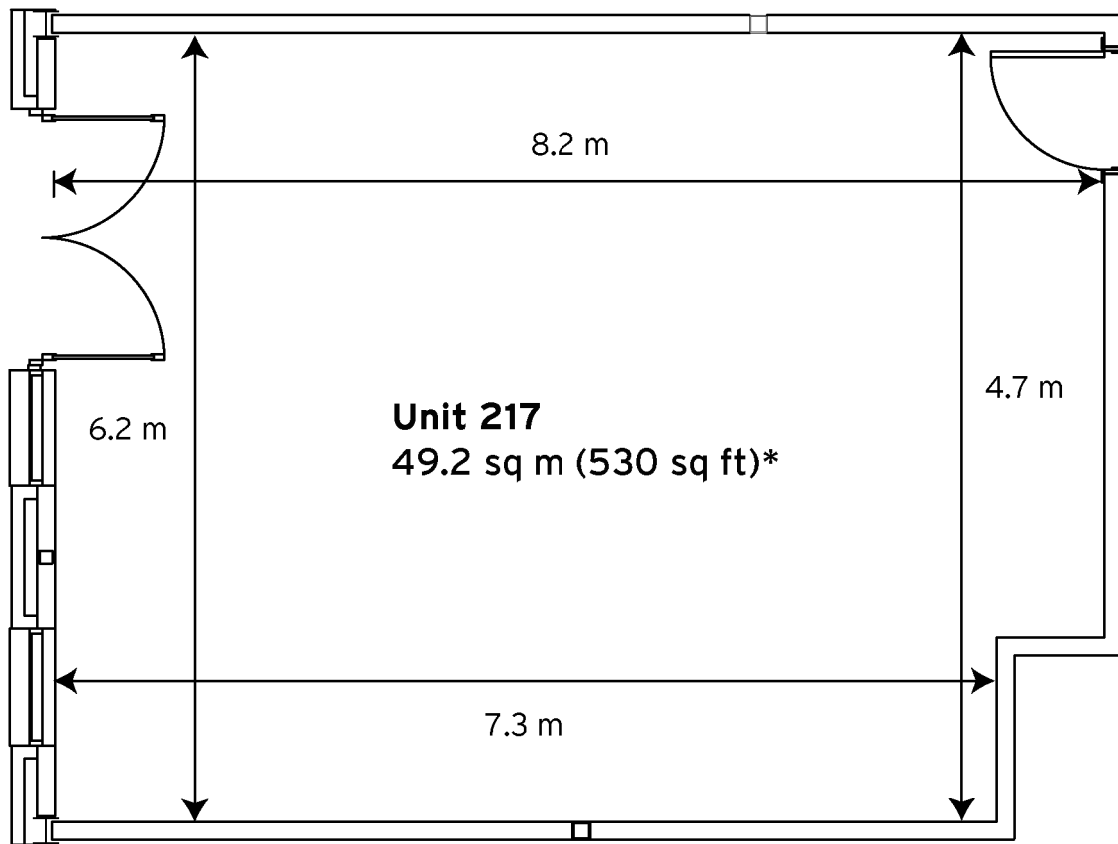

Milton Keynes Business Centre

Ground Floor - Unit 217
49.2 sq m (530 sq ft)*

Milton Keynes Business Centre

Foxhunter Drive
Linford Wood
Milton Keynes
Buckinghamshire
MK14 6GD

* Approximate Measurements

Space for growing businesses