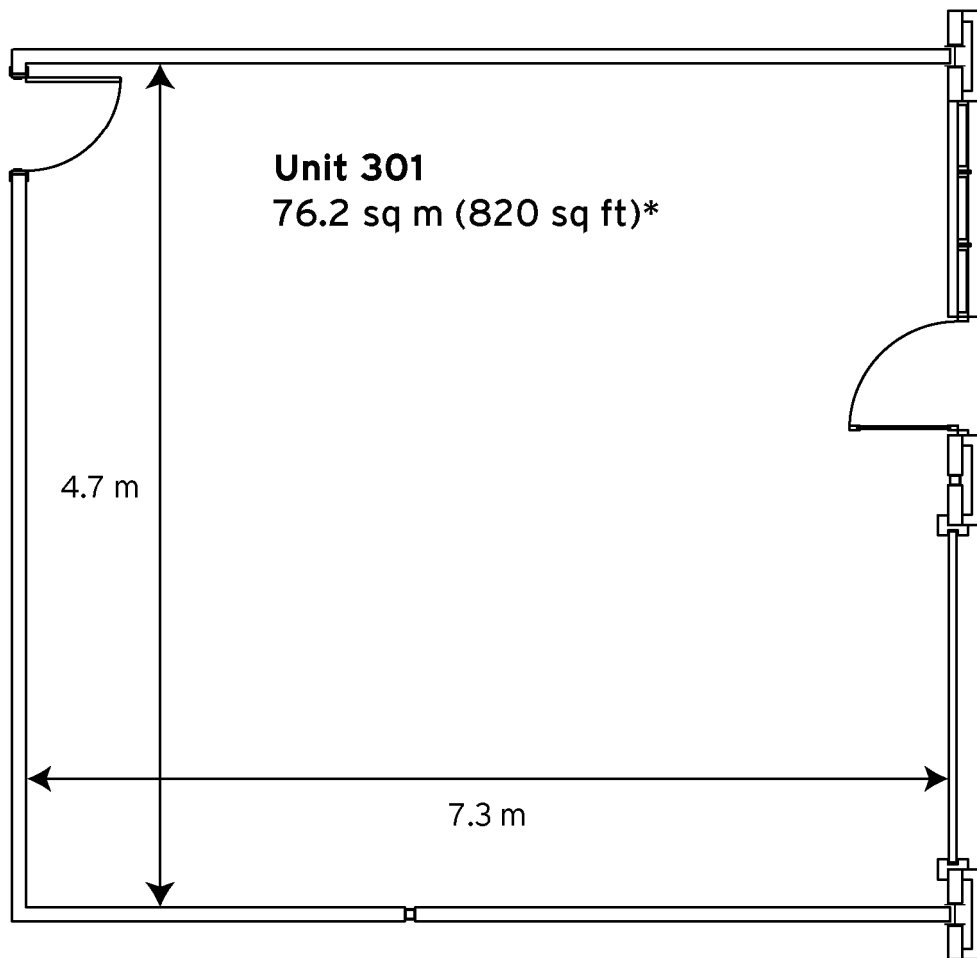

Milton Keynes Business Centre

Ground Floor - Unit 301
76.2 sq m (820 sq ft)*

Milton Keynes Business Centre

Foxhunter Drive
Linford Wood
Milton Keynes
Buckinghamshire
MK14 6GD

* Approximate Measurements

Space for growing businesses