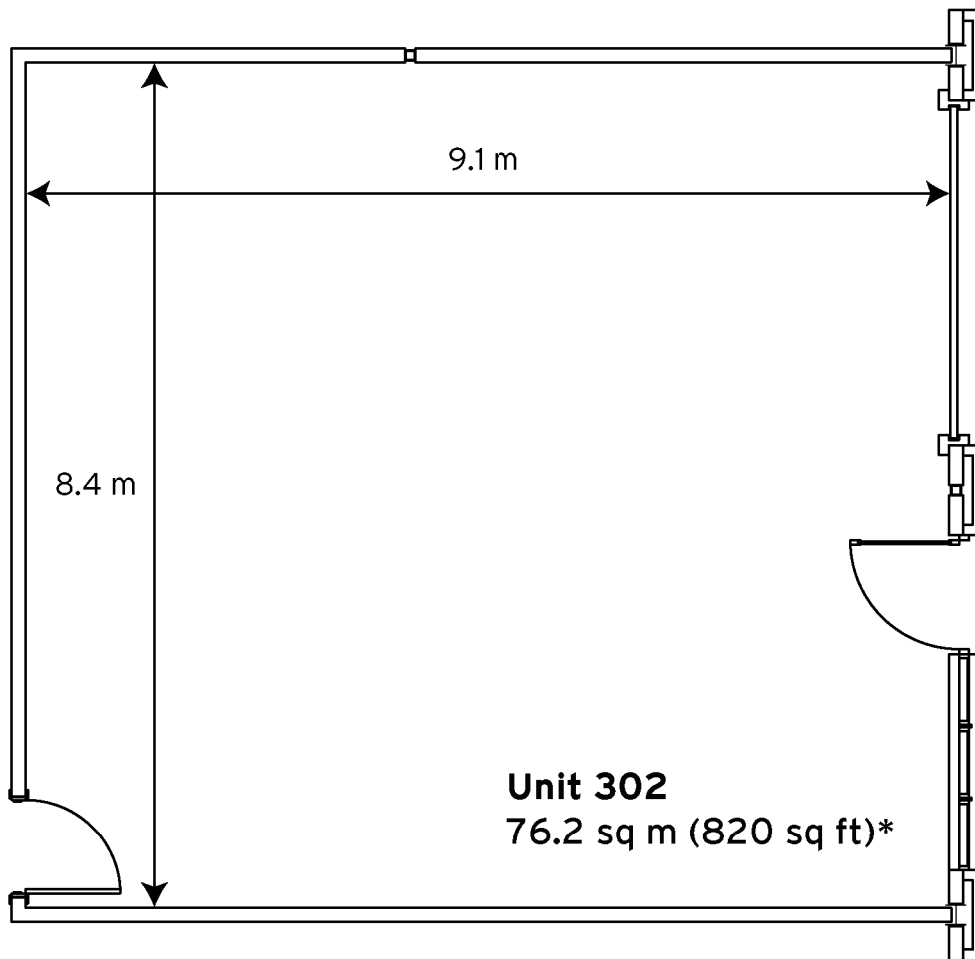

# Milton Keynes Business Centre

Ground Floor - Unit 302  
76.2 sq m (820 sq ft)\*