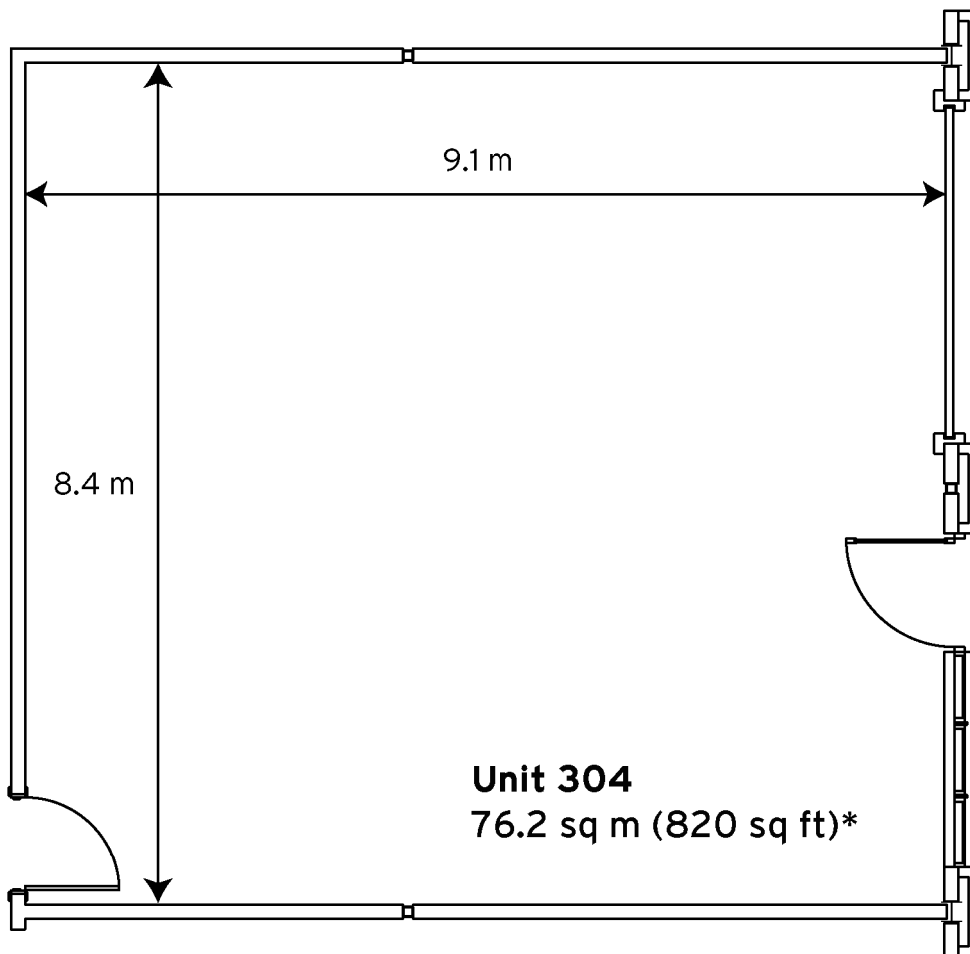

# Milton Keynes Business Centre

Ground Floor - Unit 304  
76.2 sq m (820 sq ft)\*