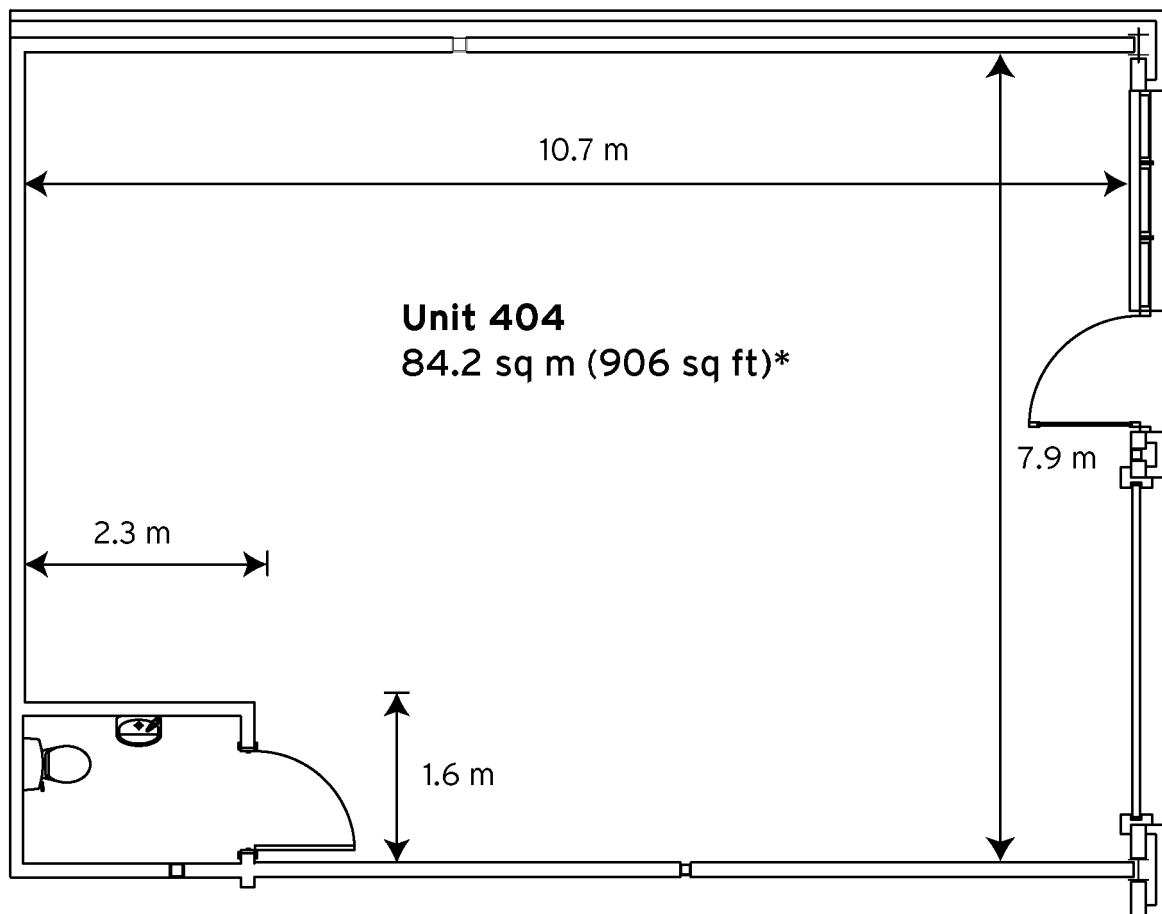

# Milton Keynes Business Centre

Ground Floor - Unit 404

84.2 sq m (906 sq ft)\*