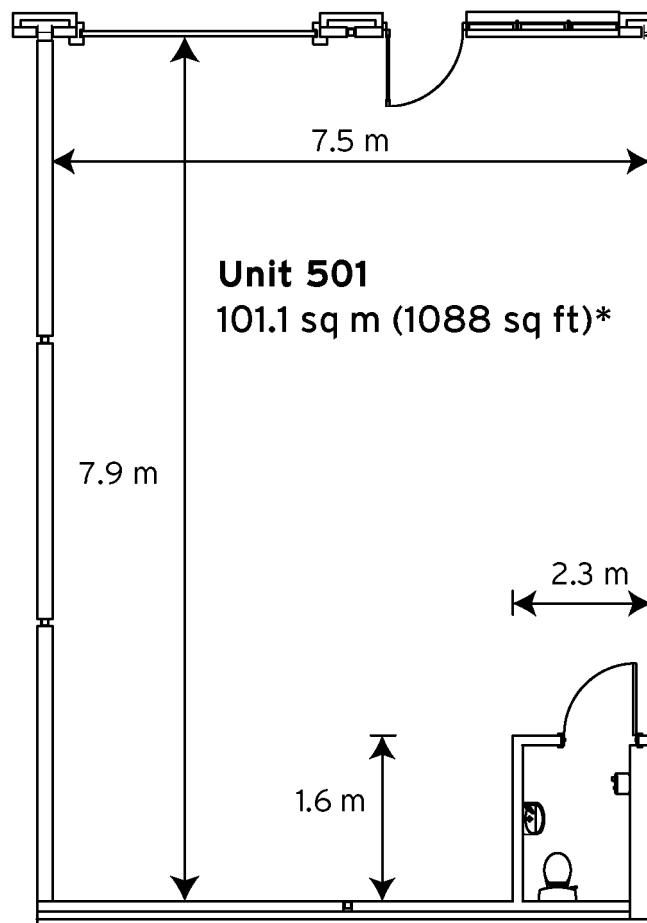

# Milton Keynes Business Centre

Ground Floor - Unit 501  
101.1 sq m (1088 sq ft)\*