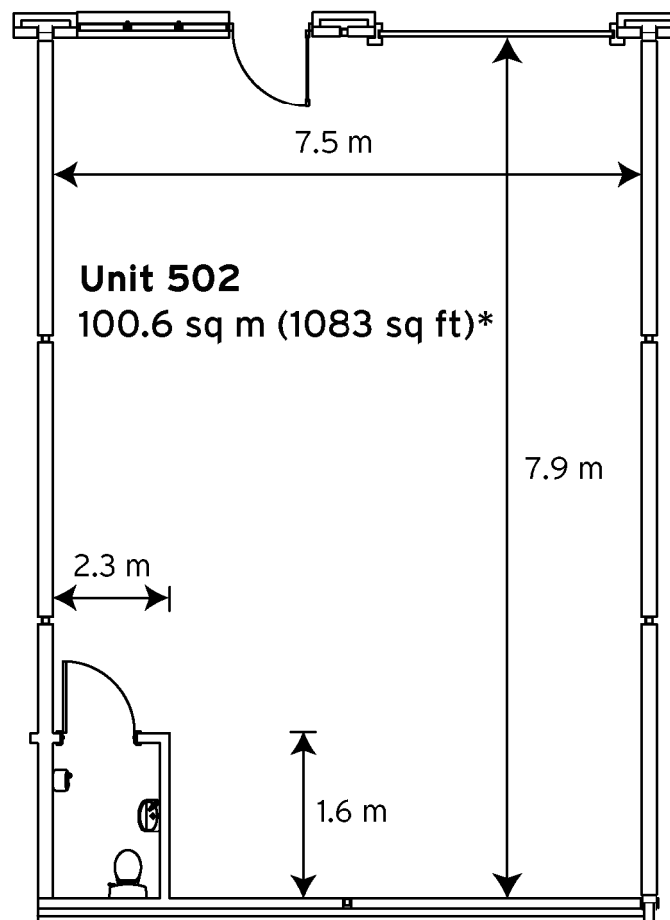

Milton Keynes Business Centre

Ground Floor - Unit 502
100.6 sq m (1083 sq ft)*

Milton Keynes Business Centre

Foxhunter Drive
Linford Wood
Milton Keynes
Buckinghamshire
MK14 6GD

* Approximate Measurements

Space for growing businesses