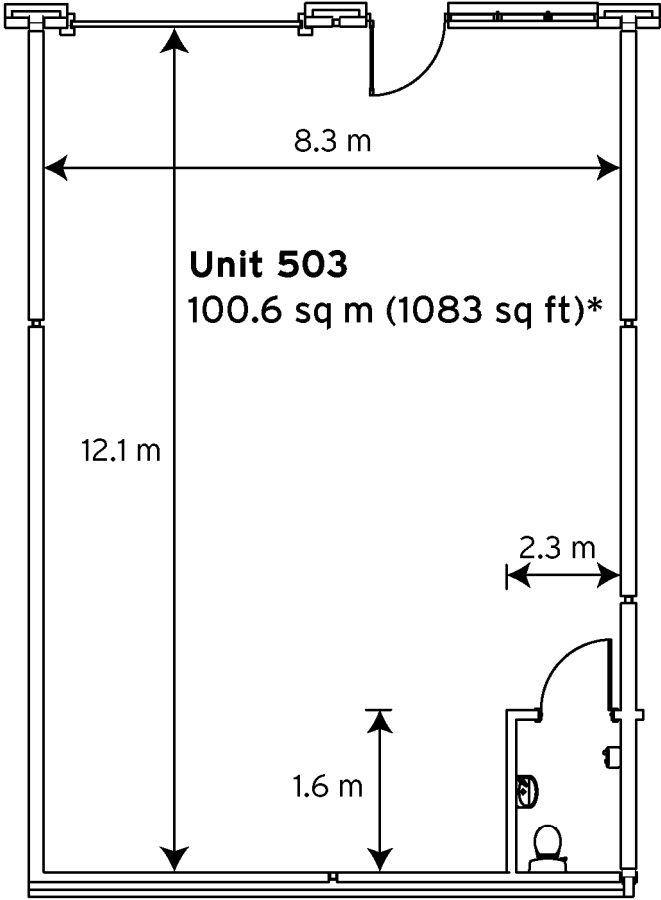

Milton Keynes Business Centre

Ground Floor - Unit 503
100.6 sq m (1083 sq ft)*

Milton Keynes Business Centre
Foxhunter Drive
Linford Wood
Milton Keynes
Buckinghamshire
MK14 6GD

* Approximate Measurements