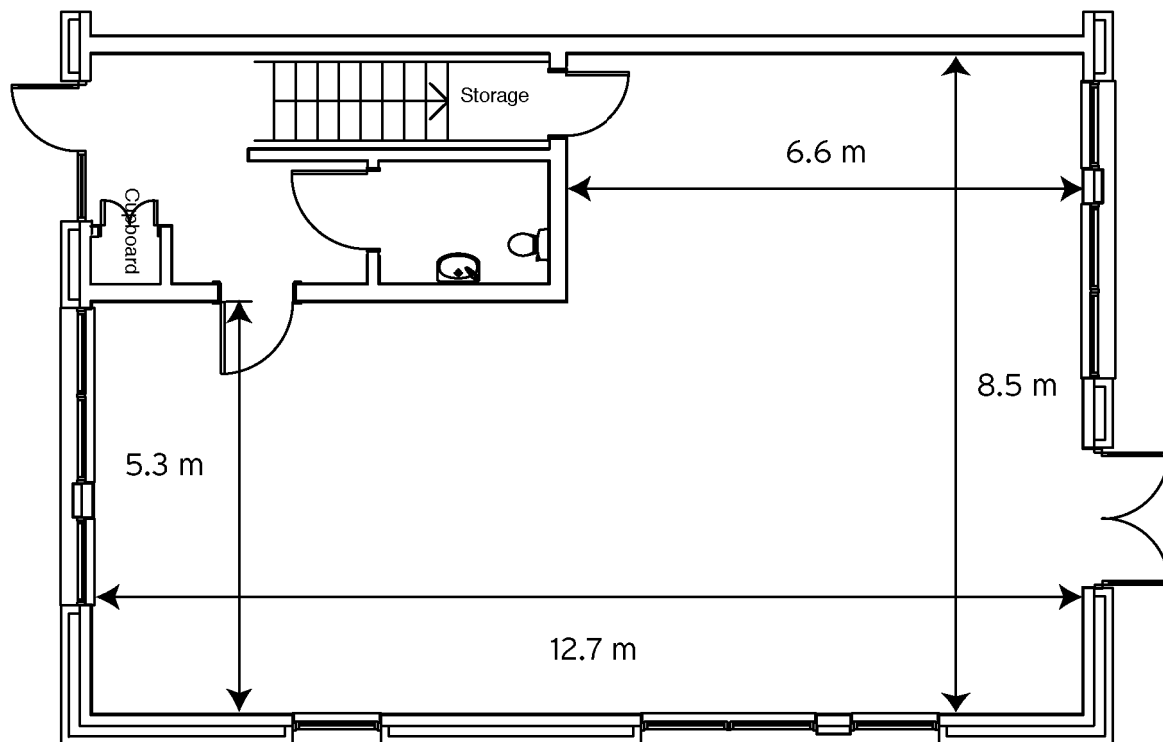

Milton Keynes Business Centre

Ground Floor - Unit 650
173.1 sq m (1863 sq ft)*

Unit 650
173.1 sq m (1863 sq ft)*

Milton Keynes Business Centre

Foxhunter Drive
Linford Wood
Milton Keynes
Buckinghamshire
MK14 6GD

Space for growing businesses

* Approximate Measurements

www.capitalspace.co.uk

Milton Keynes Business Centre

First Floor - Unit 650
173.1 sq m (1863 sq ft)*

Unit 650
173.1 sq m (1863 sq ft)*

Milton Keynes Business Centre