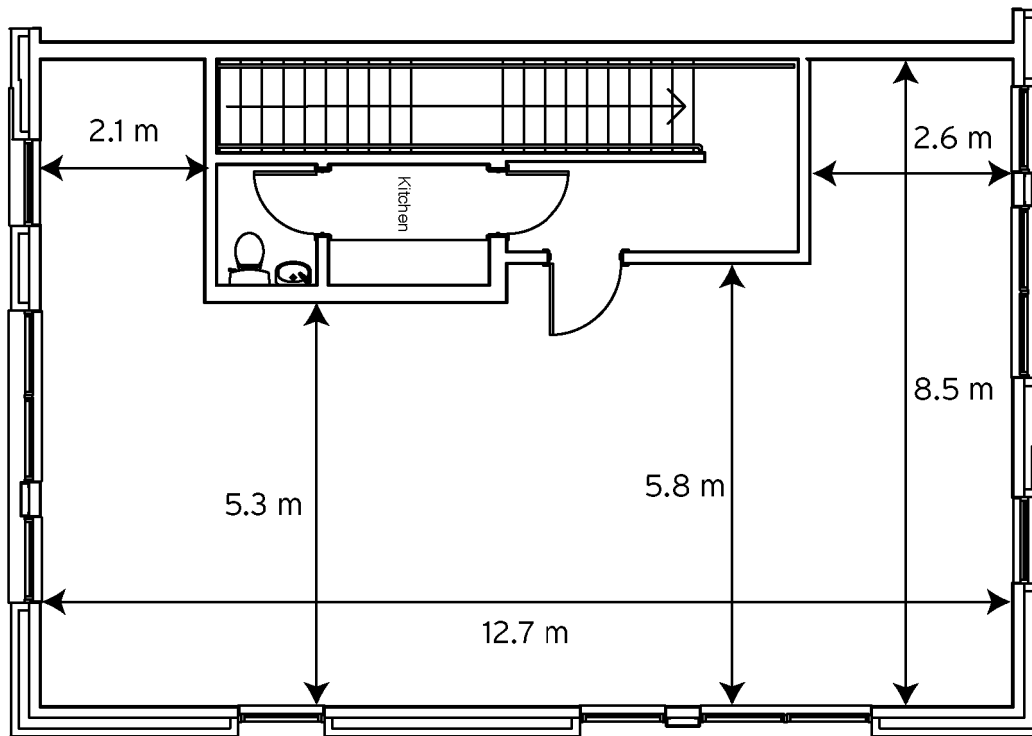

Milton Keynes Business Centre

Ground Floor - Unit 650
173.1 sq m (1863 sq ft)*

Unit 650
173.1 sq m (1863 sq ft)*

Milton Keynes Business Centre

Foxhunter Drive
Linford Wood
Milton Keynes
Buckinghamshire
MK14 6GD

Space for growing businesses

* Approximate Measurements

www.capitalspace.co.uk

Milton Keynes Business Centre

First Floor - Unit 650
173.1 sq m (1863 sq ft)*

Unit 650
173.1 sq m (1863 sq ft)*

Milton Keynes Business Centre

Foxhunter Drive
Linford Wood
Milton Keynes
Buckinghamshire
MK14 6GD

* Approximate Measurements

Space for growing businesses

www.capitalspace.co.uk