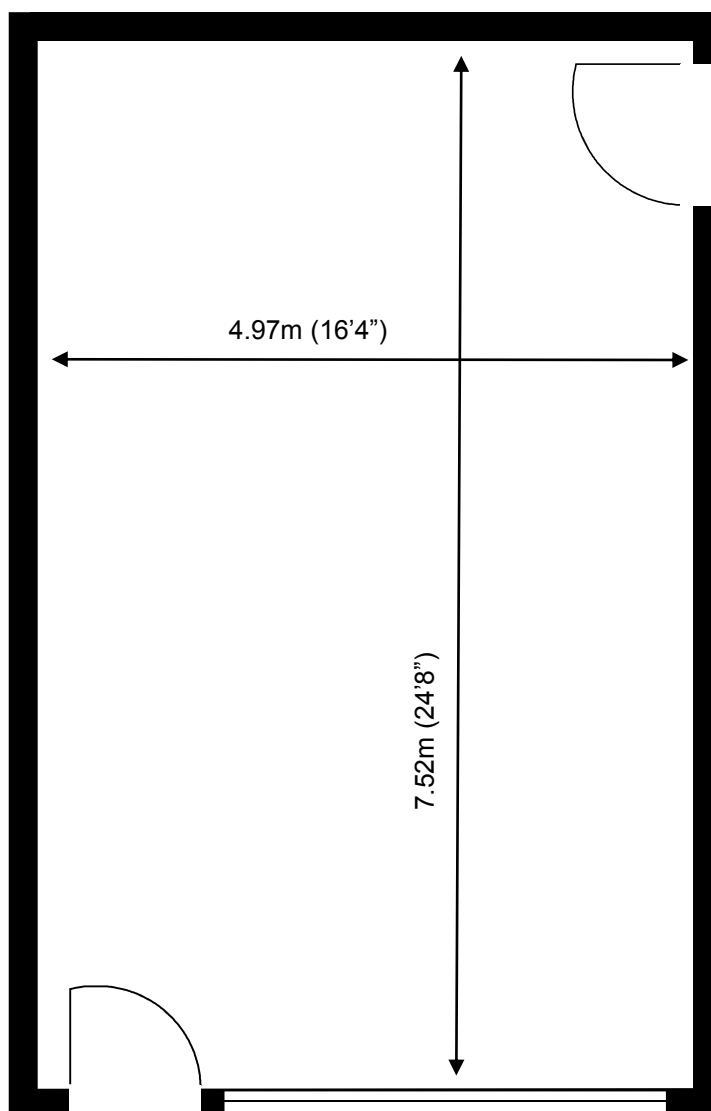

Waterhouse Business Centre

Ground Floor - Unit 69

37.1sq m (399 sq ft)*

Waterhouse Business Centre

Cromar Way
Chelmsford
Essex CM1 2QE
01245 392000

*Approximate Measurements

Not to scale

Space for growing businesses

www.capitalspace.co.uk

Waterhouse Business Centre

Ground Floor - Unit 69

37.1sq m (399 sq ft)*

Additional Information

We are happy to provide further details and answer any questions. Please contact our Centre Manager on 01245 392000.