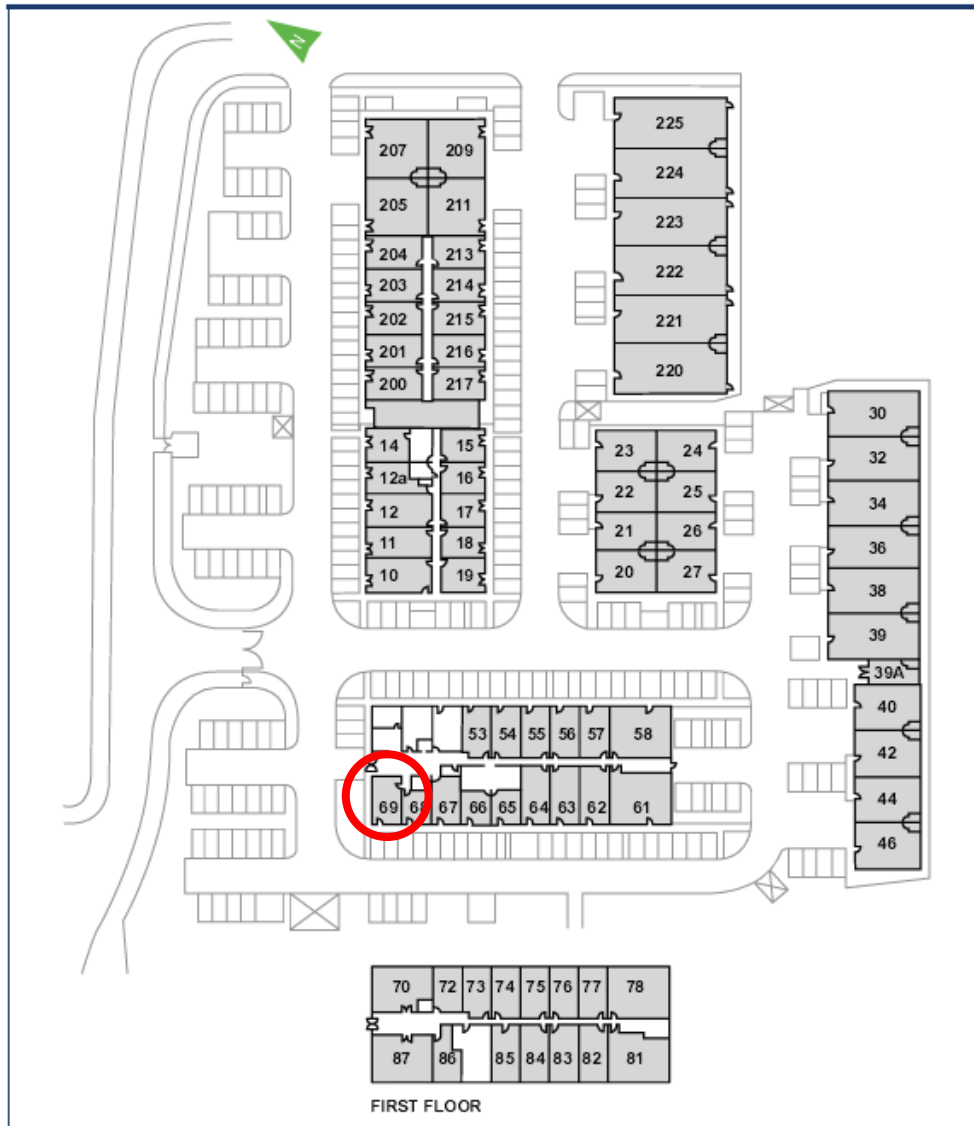

Waterhouse Business Centre

Ground Floor - Unit 69

37.1sq m (399 sq ft)*

Waterhouse Business Centre

Cromar Way
Chelmsford
Essex CM1 2QE
01245 392000

*Approximate Measurements

Not to scale

Space for growing businesses

www.capitalspace.co.uk

Waterhouse Business Centre

Ground Floor - Unit 69

37.1sq m (399 sq ft)*

Additional Information

We are happy to provide further details and answer any questions. Please contact our Centre Manager on 01245 392000.