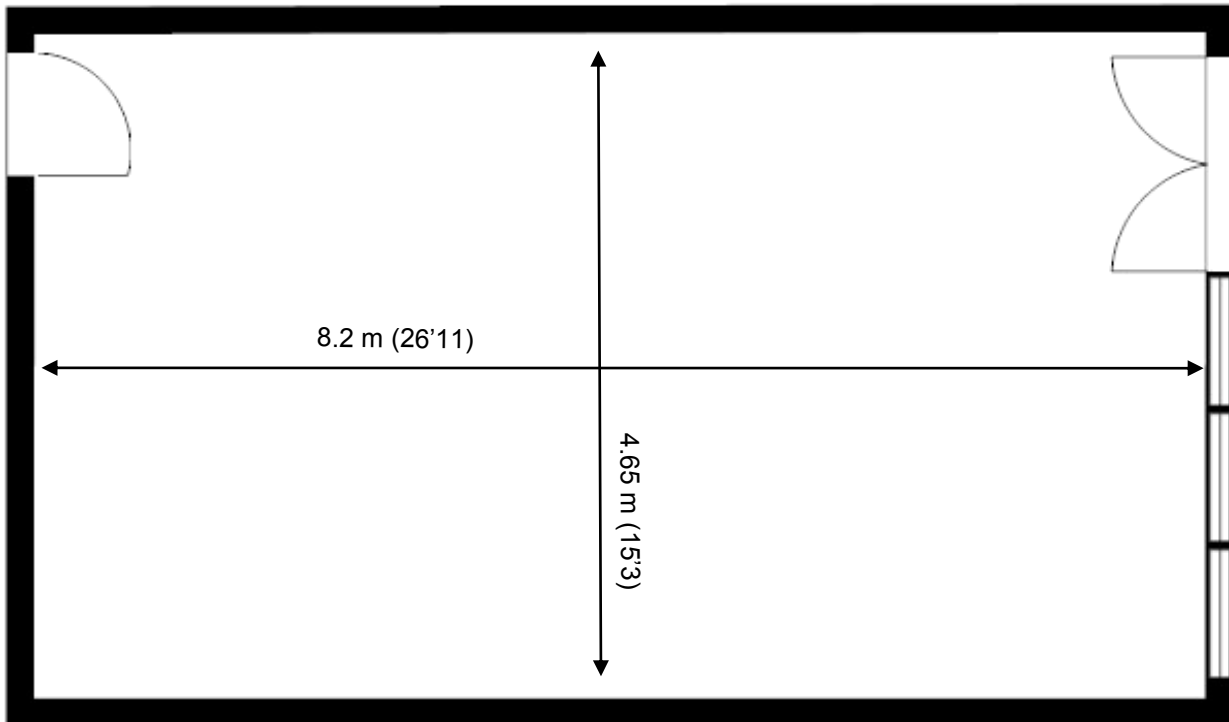

Loughton Seedbed Centre

Unit B7

38.3sq m (412 sq ft)*

Loughton Seedbed Centre

Langston Road
Loughton
Essex IG10 3TQ

*Approximate Measurements

Not to scale

Space for growing businesses

www.capitalspace.co.uk

Loughton Seedbed Centre

Unit B7

38.3sq m (412 sq ft)*

Additional Information

We are happy to provide further details and answer any questions. Please contact our Centre Manager on 0208 787 7000.